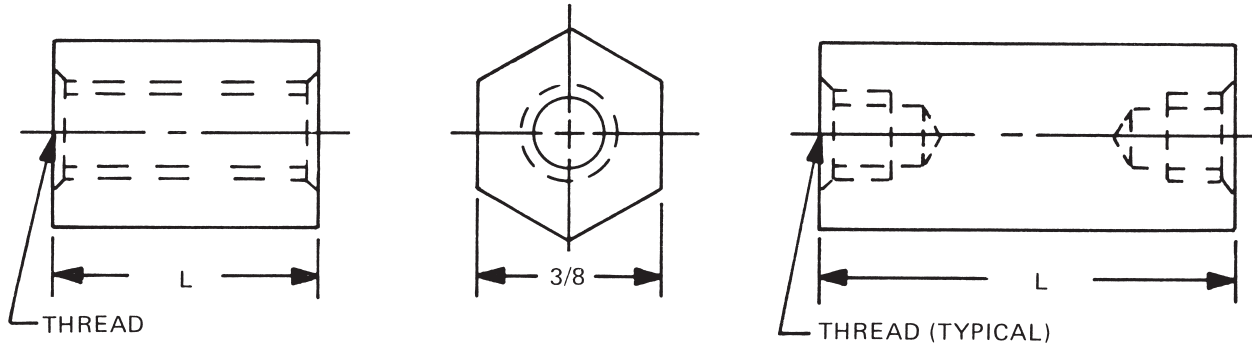

3/8 HEX FEMALE STANDOFFS

See page 10 for thread depth chart
 See page 9 for finish codes
 For non-standard parts contact Sales Office

LENGTH	PART NO.
3/32	2232A
1/8	2232
5/32	2232T
3/16	2233
7/32	2233T
1/4	2234
9/32	2234T
5/16	2235
11/32	2235T
3/8	2236
13/32	2236T
7/16	2237
15/32	2237T
1/2	2238
17/32	2238T
9/16	2239
19/32	2239T
5/8	2240
21/32	2240T
11/16	2241
23/32	2241T
3/4	2242
25/32	2242T
13/16	2243
27/32	2243T
7/8	2244
29/32	2244T

LENGTH	PART NO.
15/16	2245
31/32	2245T
1"	2246
1-1/16	2247
1-1/8	2248
1-3/16	2249
1-1/4	2250
1-5/16	2251
1-3/8	2252
1-7/16	2253
1-1/2	2254
1-9/16	2255
1-5/8	2256
1-11/16	2257
1-3/4	2258
1-13/16	2259
1-7/8	2260
1-15/16	2261
2"	2262
2-1/8	2263
2-1/4	2264
2-3/8	2265
2-1/2	2266
2-5/8	2267
2-3/4	2268
2-7/8	2269
3"	2270

LENGTH	PART NO.
3-1/4	2271
3-1/2	2272
3-3/4	2273
4"	2274
4-1/4	2275
4-1/2	2276
4-3/4	2277
5"	2278
5-1/4	2279
5-1/2	2280
5-3/4	2281
6"	2282
6-1/4	2283
6-1/2	2284
6-3/4	2285
7"	2286
7-1/4	2287
7-1/2	2288
7-3/4	2289
8"	2290
8-1/4	2291
8-1/2	2292
8-3/4	2293
9"	2294
9-1/4	2295
9-1/2	2296
9-3/4	2297
10"	2298

THREAD	CODE
6-32	632
8-32	832
10-32	1032
12-24	1224
1/4-20	2520

MATERIAL	CODE	RoHS
Aluminum	AL	YES
Brass	B	YES
Stainless Steel	SS	YES
Steel	S	YES
Nylon	N	YES