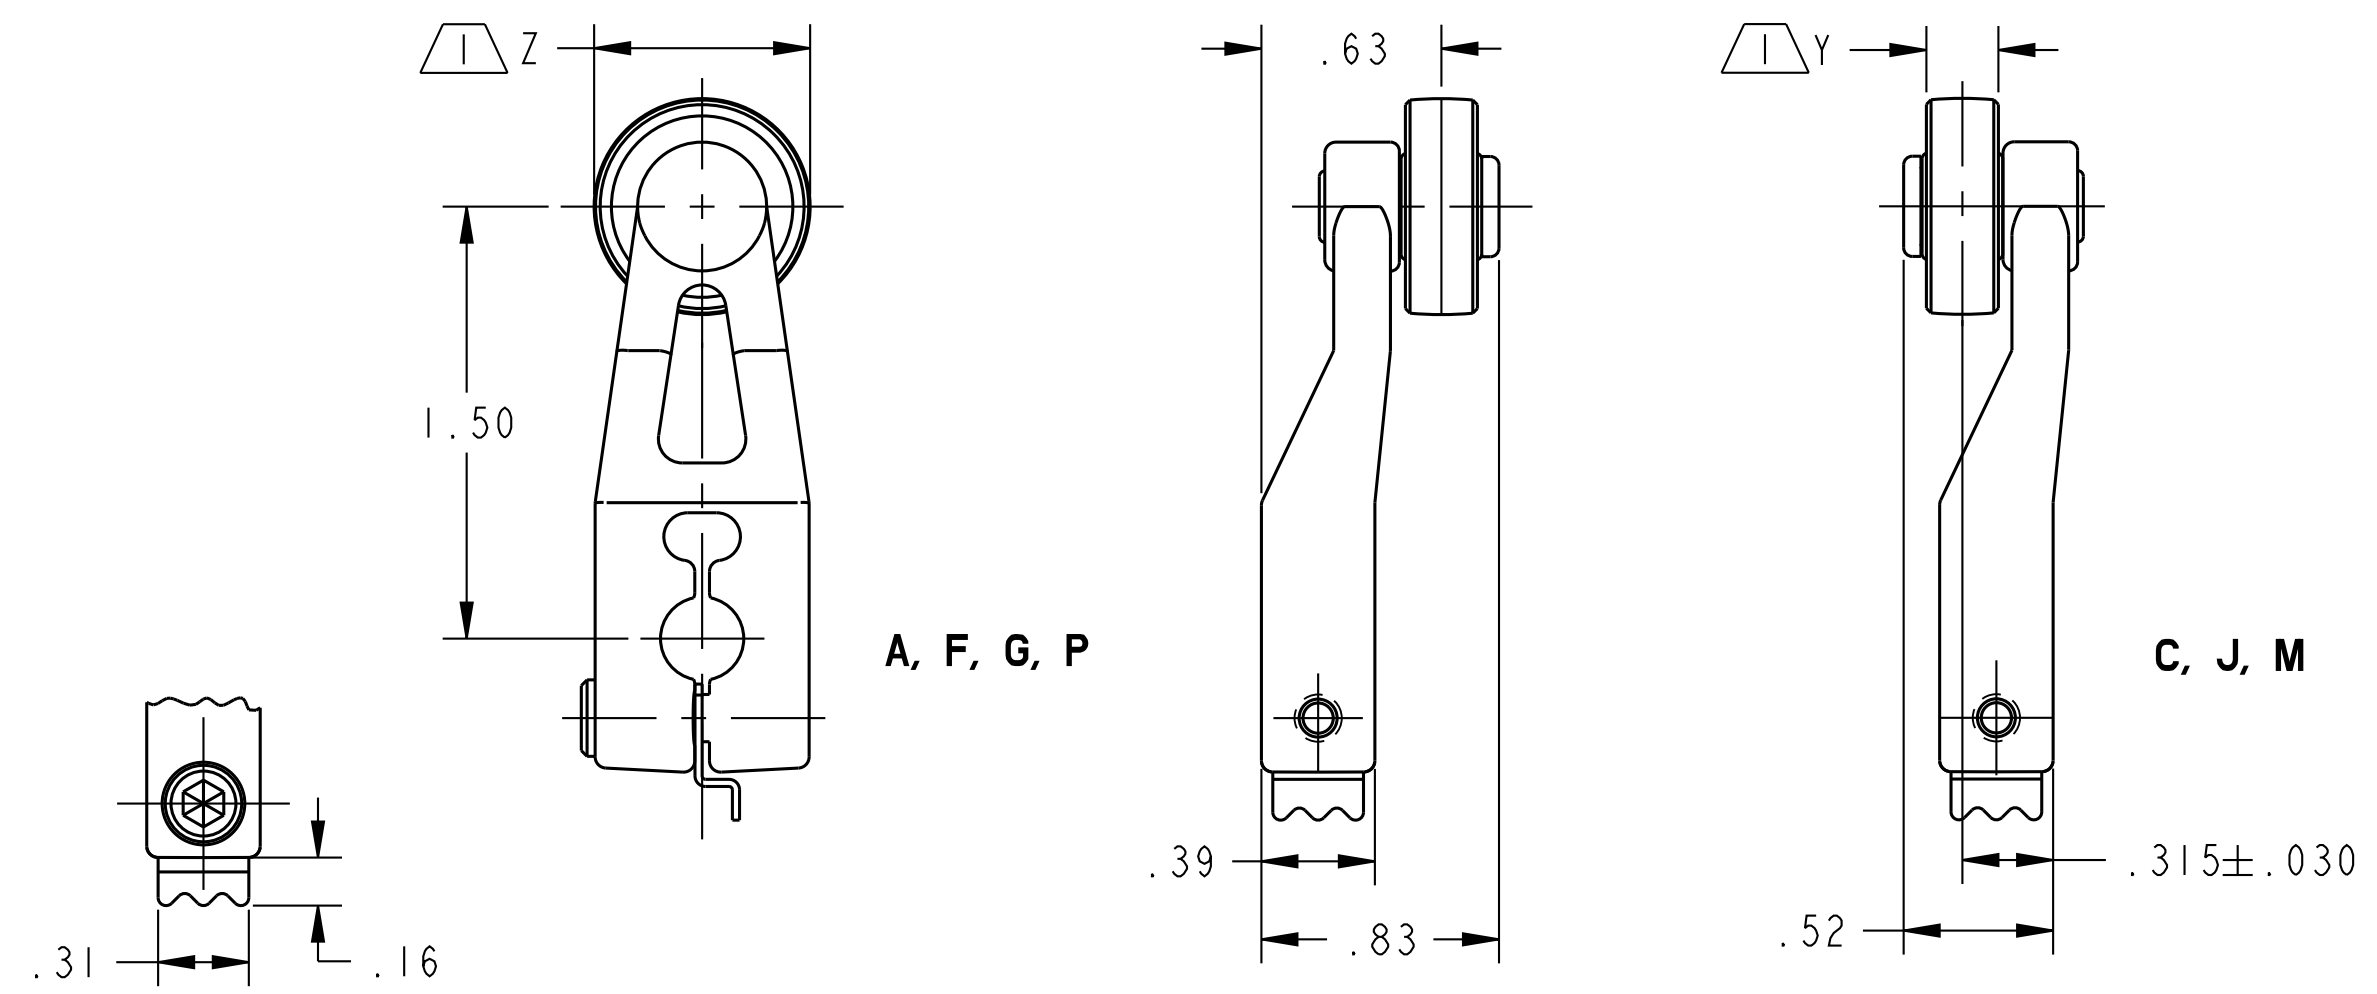

PART NUMBER  
SEE TABLE

### LEVERS FOR CX EXPLOSION PROOF SWITCHES

REVISION HISTORY					
REV	DOCUMENT	DESCRIPTION	CHGD BY	DATE	APPROVED
3	0127260	REDRAWN WITHOUT CHANGE	RKA	2016-02-04	M. MANTUA

CATALOG LISTING	ROLLER	ØZ	Y WIDTH
LSZ51	NONE	-	-
LSZ51A	NYLON	.750	.250
LSZ51C	NYLON	.750	.250
LSZ51F	NYLON	1.000	.520
LSZ51G	NYLON	1.500	.250
LSZ51J	NYLON	1.000	.520
LSZ51M	NYLON	.750	1.250
LSZ51P	NYLON	.750	.500

CATALOG LISTING	ROLLER	ØZ	Y WIDTH
LSZ53	NONE	-	-
LSZ53A	NYLON	.750	.250
LSZ53E	NYLON	.750	.250
LSZ53S	NYLON	.750	.250
LSZ53M	NYLON	.750	1.250

CATALOG LISTING	ROLLER	ØZ	Y WIDTH
LSZ55	NONE	-	-
LSZ55A	NYLON	.750	.250
LSZ55C	NYLON	.750	.250
LSZ55E	NYLON	.750	.500
LSZ55K	NYLON	.750	.250
LSZ55F	NYLON	1.000	.500

NOTES:  
 1 - FOR ADDITIONAL ROLLER WIDTHS AND/OR DIAMETERS, REFER TO THE CHART ON THE RIGHT  
 2 - ALL SCREWS ARE #8-32 UNC WITH A 9/64 ALLEN HEAD SOCKET

UNLESS OTHERWISE SPECIFIED DIMENSIONS ARE IN INCHES DECIMAL TOL NO PLACE --- 1 PLACE --- ±.030 2 PLACE --- ±.015 3 PLACE --- ±.005 ANGULAR TOL - CHAMFER -		THIRD ANGLE PROJECTION	<b>Honeywell</b>	
TITLE <b>SWITCH - ENCLOSED</b>		SIZE <b>D</b> CAGE CODE <b>-</b> DWG NO <b>7CX SERIES CHART 1</b> TYPE <b>I</b> REV <b>3</b>		
MATERIAL		SCALE <b>3:2</b>	REF WT:	SHEET <b>1 of 1</b>
FINISH		RELEASE DATE	1985-01-11	1984-12-20
APPLICABLE DOCUMENTS: ASME Y14.100-2004 ASME Y14.5-2009		DRW: <b>REW</b>	1985-01-11	1985-01-11
COMPUTER GENERATED DRAWING: PRO/ENGINEER		OA: <b>-</b>	CHK: <b>CEC</b>	
<p style="text-align: center;"><b>HONEYWELL CONFIDENTIAL</b></p> <p style="text-align: center; font-size: small;">THIS DOCUMENT CONTAINS PROPRIETARY INFORMATION AND SUCH INFORMATION MAY NOT BE DISCLOSED TO OTHERS FOR ANY PURPOSES WITHOUT WRITTEN PERMISSION FROM HONEYWELL</p>				