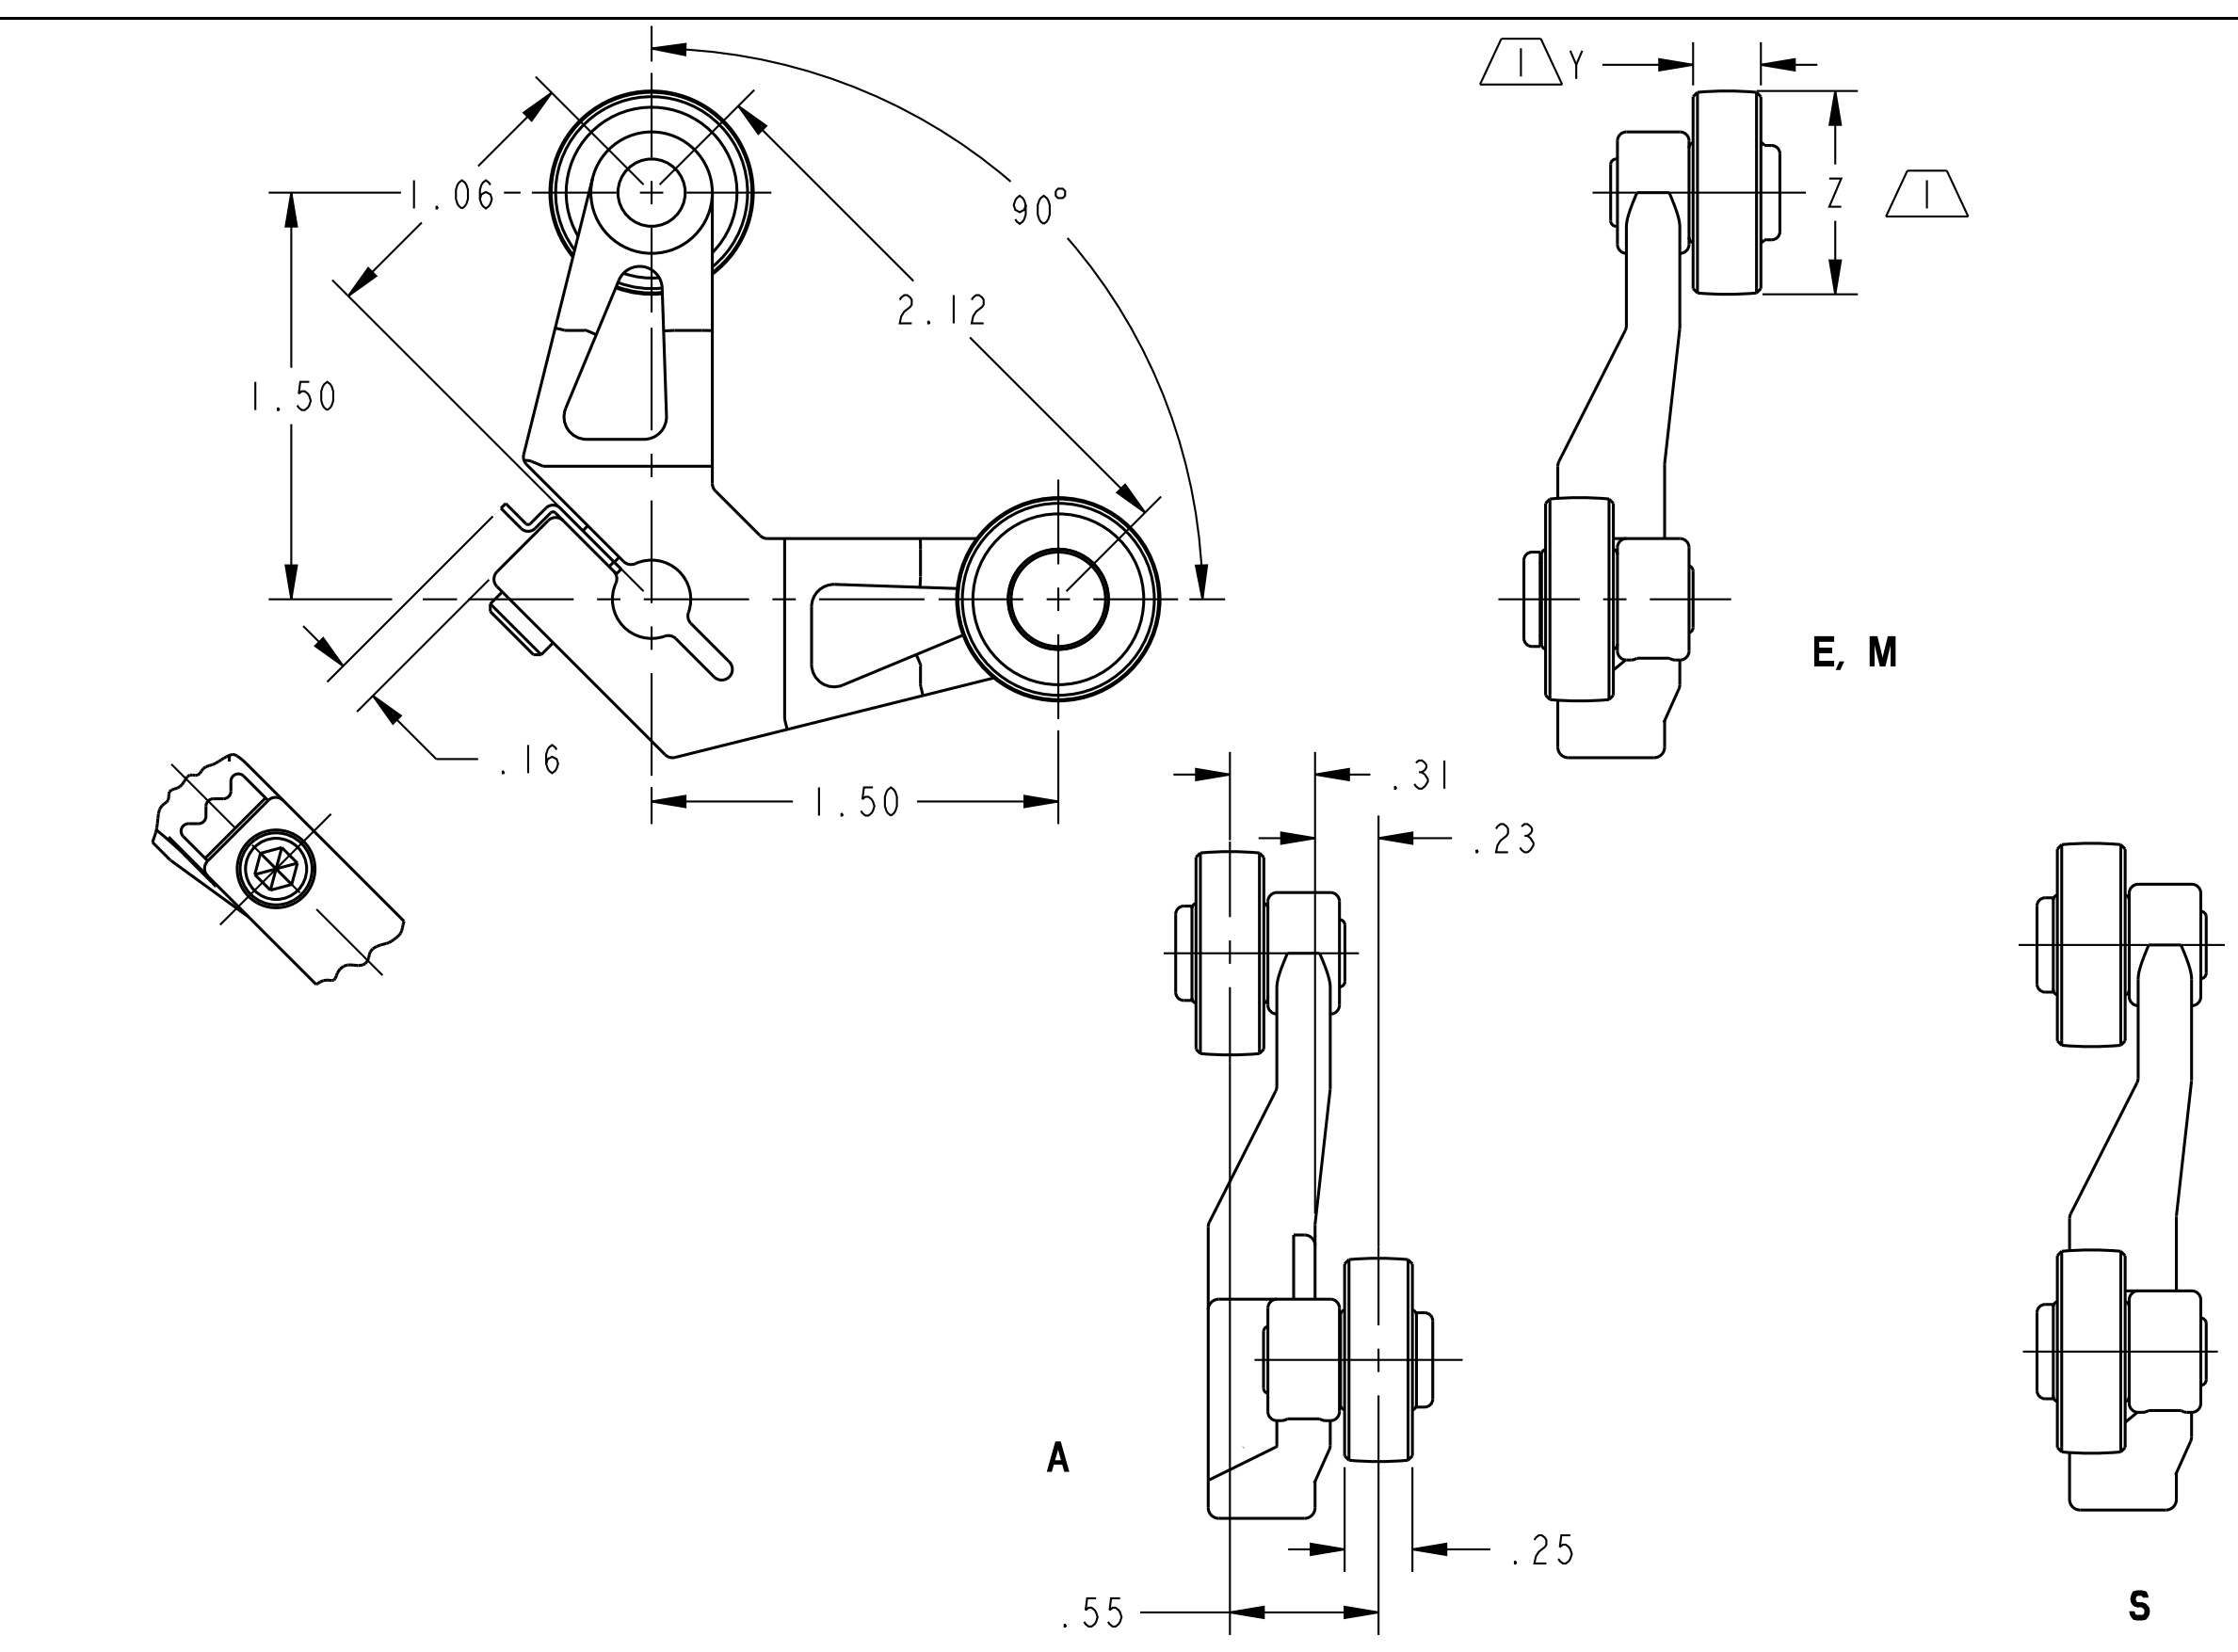

PART NUMBER  
SEE TABLE

### LEVERS FOR CX EXPLOSION PROOF SWITCHES

REVISION HISTORY					
REV	DOCUMENT	DESCRIPTION	CHGD BY	DATE	APPROVED
3	0127260	REDRAWN WITHOUT CHANGE	RKA	2016-02-04	M. MANTUA

CATALOG LISTING	ROLLER	ØZ	Y WIDTH
LSZ51	NONE	-	-
LSZ51A	NYLON	.750	.250
LSZ51C	NYLON	.750	.250
LSZ51F	NYLON	1.000	.520
LSZ51G	NYLON	1.500	.250
LSZ51J	NYLON	1.000	.520
LSZ51M	NYLON	.750	1.250
LSZ51P	NYLON	.750	.500

CATALOG LISTING	ROLLER	ØZ	Y WIDTH
LSZ53	NONE	-	-
LSZ53A	NYLON	.750	.250
LSZ53E	NYLON	.750	.250
LSZ53S	NYLON	.750	.250
LSZ53M	NYLON	.750	1.250

CATALOG LISTING	ROLLER	ØZ	Y WIDTH
LSZ55	NONE	-	-
LSZ55A	NYLON	.750	.250
LSZ55C	NYLON	.750	.250
LSZ55E	NYLON	.750	.500
LSZ55K	NYLON	.750	.250
LSZ55F	NYLON	1.000	.500

NOTES:  
 1 - FOR ADDITIONAL ROLLER WIDTHS AND/OR DIAMETERS, REFER TO THE CHART ON THE RIGHT  
 2 - ALL SCREWS ARE #8-32 UNC WITH A 9/64 ALLEN HEAD SOCKET

UNLESS OTHERWISE SPECIFIED DIMENSIONS ARE IN INCHES DECIMAL TOL NO PLACE --- 1 PLACE --- ±.030 2 PLACE --- ±.015 3 PLACE --- ±.005 ANGULAR TOL - CHAMFER -		THIRD ANGLE PROJECTION	<b>Honeywell</b>	
TITLE <b>SWITCH - ENCLOSED</b>		SIZE <b>D</b> CAGE CODE <b>-</b> DWG NO <b>7CX SERIES CHART 1</b> TYPE <b>I</b> REV <b>3</b>		
MATERIAL		SCALE <b>3:2</b>	REF WT:	SHEET <b>1 of 1</b>
FINISH		RELEASE DATE	1985-01-11	1984-12-20
APPLICABLE DOCUMENTS: ASME Y14.100-2004 ASME Y14.5-2009		DRW: <b>REW</b>	1985-01-11	1985-01-11
COMPUTER GENERATED DRAWING: PRO/ENGINEER		OA: <b>-</b>	CHK: <b>CEC</b>	
<p style="text-align: center;"><b>HONEYWELL CONFIDENTIAL</b></p> <p style="text-align: center; font-size: small;">THIS DOCUMENT CONTAINS PROPRIETARY INFORMATION AND SUCH INFORMATION MAY NOT BE DISCLOSED TO OTHERS FOR ANY PURPOSES WITHOUT WRITTEN PERMISSION FROM HONEYWELL</p>				