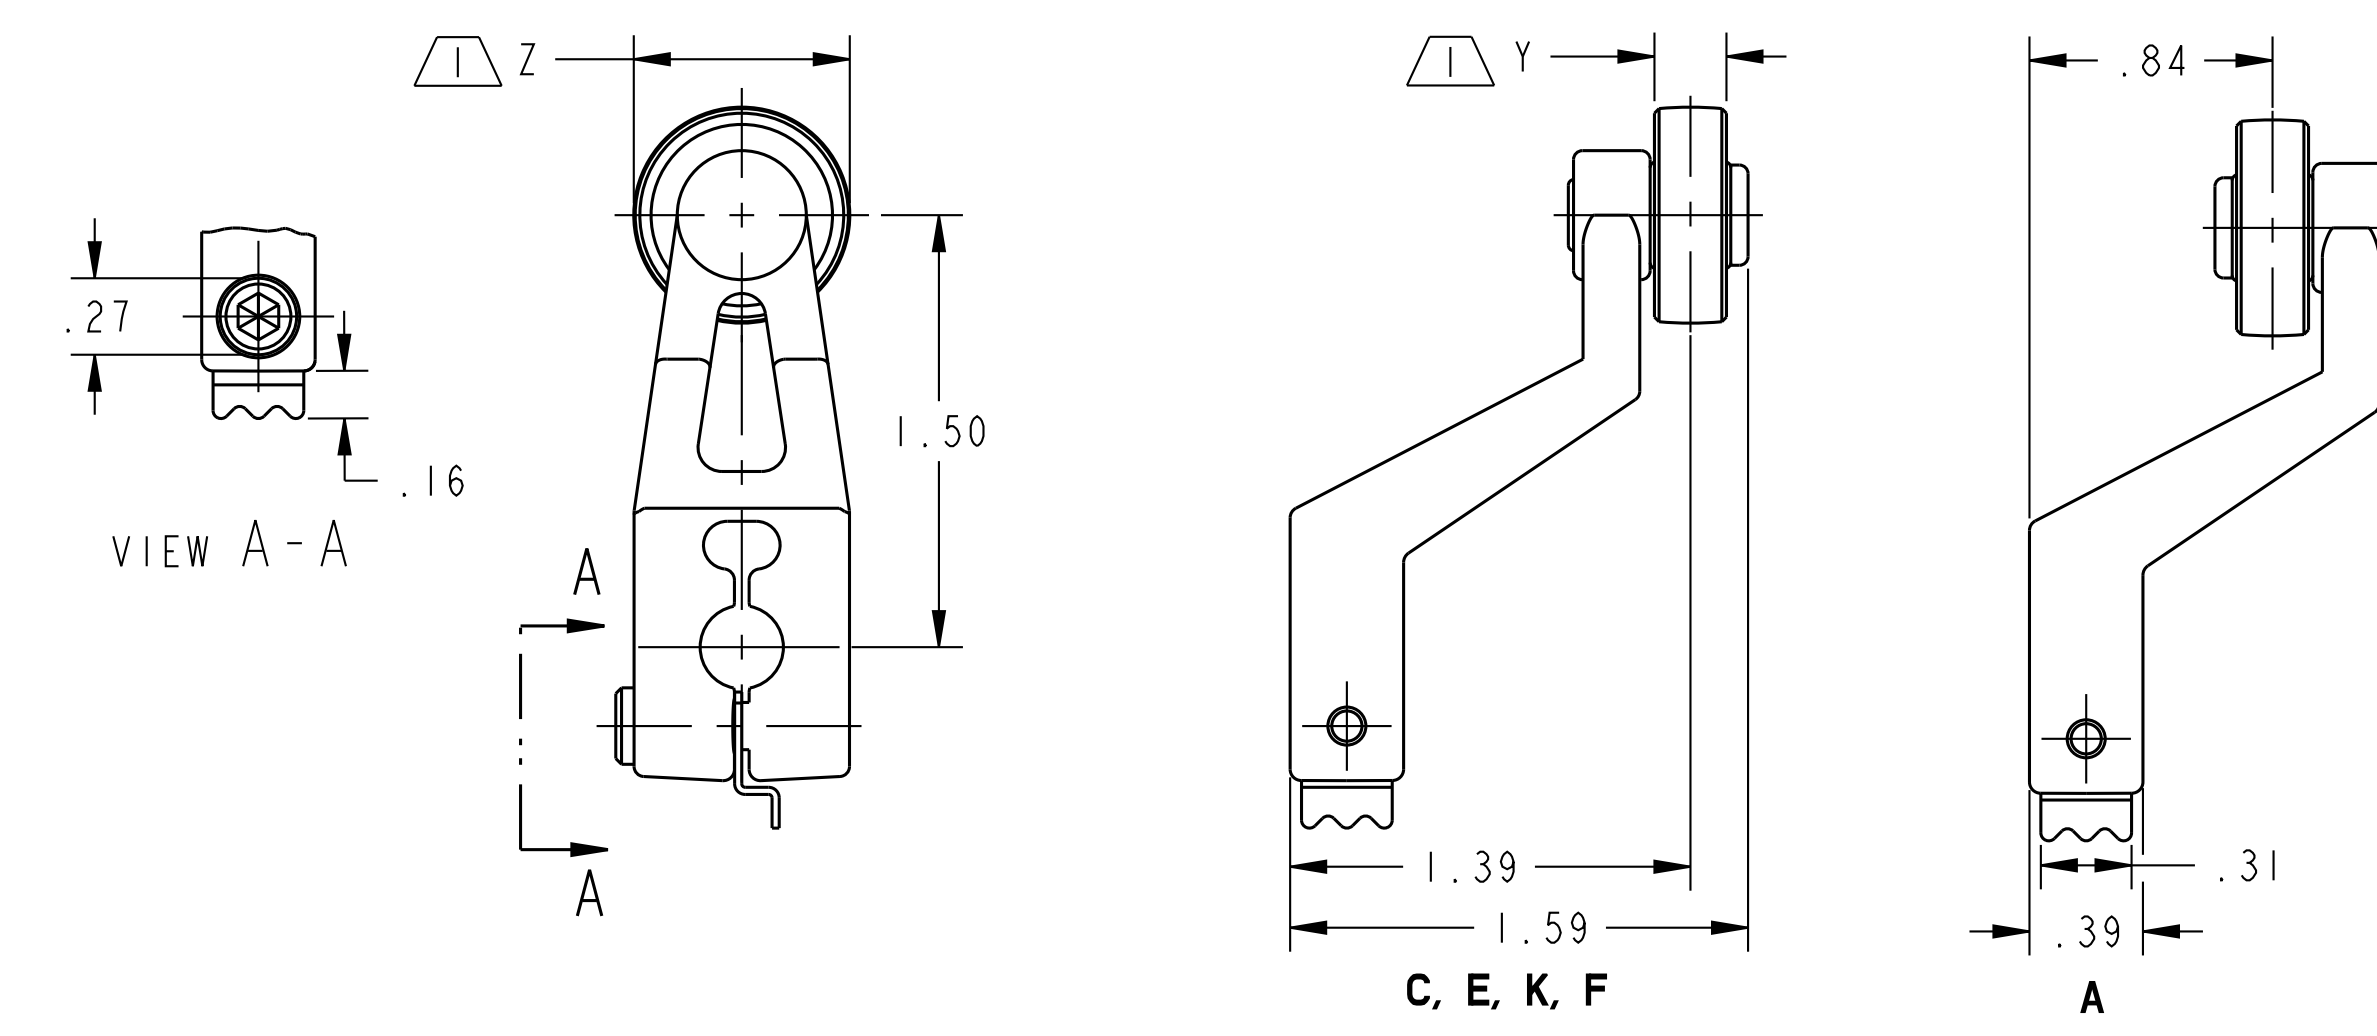

CATALOG LISTING	ROLLER	ØZ	Y WIDTH
LSZ55	NONE	-	-
LSZ55A	NYLON	.750	.250
LSZ55C	NYLON	.750	.250
LSZ55E	NYLON	.750	.500
LSZ55K	NYLON	.750	.250
LSZ55F	NYLON	1.000	.500

NOTES:
1 - FOR ADDITIONAL ROLLER WIDTHS AND/OR DIAMETERS, REFER TO THE CHART ON THE RIGHT
2 - ALL SCREWS ARE #8-32 UNC WITH A 9/64 ALLEN HEAD SOCKET

UNLESS OTHERWISE SPECIFIED DIMENSIONS ARE IN INCHES DECIMAL TOL NO PLACE --- 1 PLACE --- ±.030 2 PLACE --- ±.015 3 PLACE --- ±.005 ANGULAR TOL - CHAMFER -		THIRD ANGLE PROJECTION	Honeywell	
TITLE SWITCH - ENCLOSED		SIZE D CAGE CODE - DWG NO 7CX SERIES CHART 1 TYPE I REV 3		
MATERIAL		SCALE 3:2	REF WT:	SHEET 1 of 1
FINISH		RELEASE DATE	1985-01-11	1984-12-20
APPLICABLE DOCUMENTS: ASME Y14.100-2004 ASME Y14.5-2009		DRW: REW	1985-01-11	1985-01-11
COMPUTER GENERATED DRAWING: PRO/ENGINEER		OA: -	CHK: CEC	
HONEYWELL CONFIDENTIAL THIS DOCUMENT CONTAINS PROPRIETARY INFORMATION AND SUCH INFORMATION MAY NOT BE DISCLOSED TO OTHERS FOR ANY PURPOSES WITHOUT WRITTEN PERMISSION FROM HONEYWELL