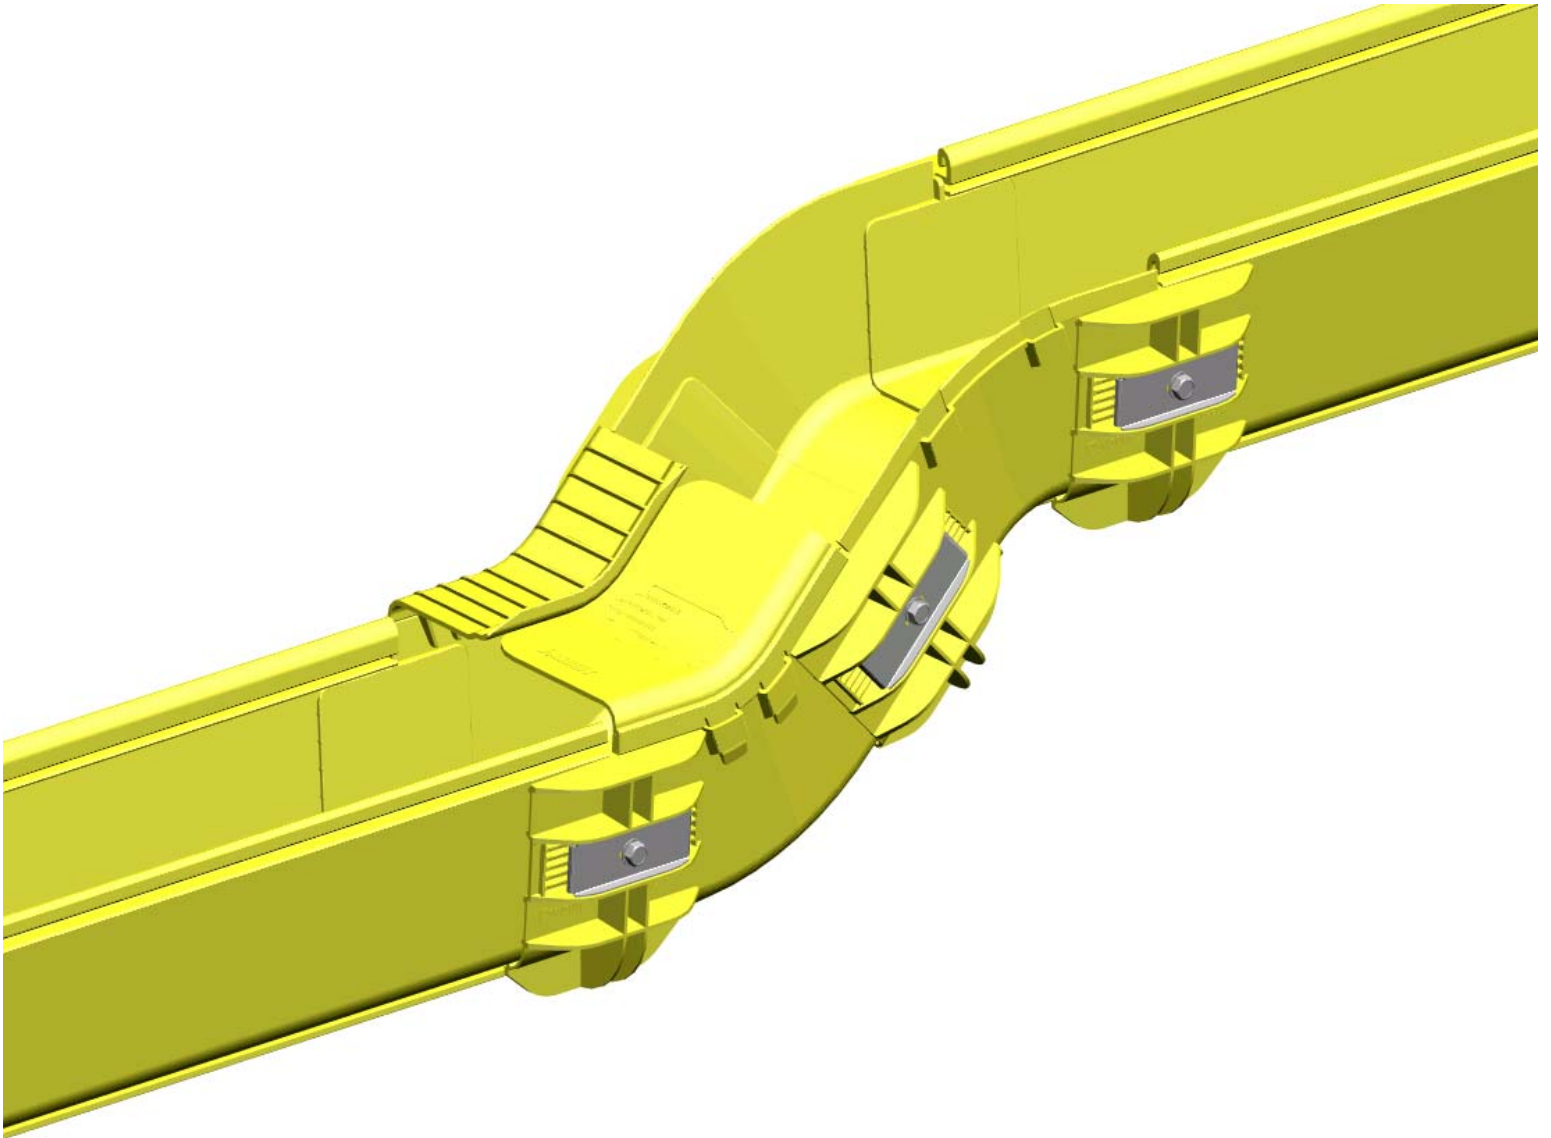

3.10 Inside Vertical 45° Angle Fitting and Outside Vertical 45° Angle Fitting

3.11 Inside Vertical 45° Angle Fitting and Outside Vertical 45° Angle Fitting Detail

When ordering, replace ** in the part number with YL for Yellow, OR for Orange or BL for Black

3.12 Inside Vertical Right Angle Fitting and Outside Vertical Right Angle Fitting

3.13 Inside Vertical Right Angle Fitting and Outside Vertical Right Angle Fitting Detail

When ordering, replace ** in the part number with YL for Yellow, OR for Orange or BL for Black

4.10 Inside Vertical 45° Angle Fitting and Outside Vertical 45° Angle Fitting

4.11 Inside Vertical 45° Angle Fitting and Outside Vertical 45° Angle Fitting Detail

When ordering, replace ** in the part number with YL for Yellow, OR for Orange or BL for Black