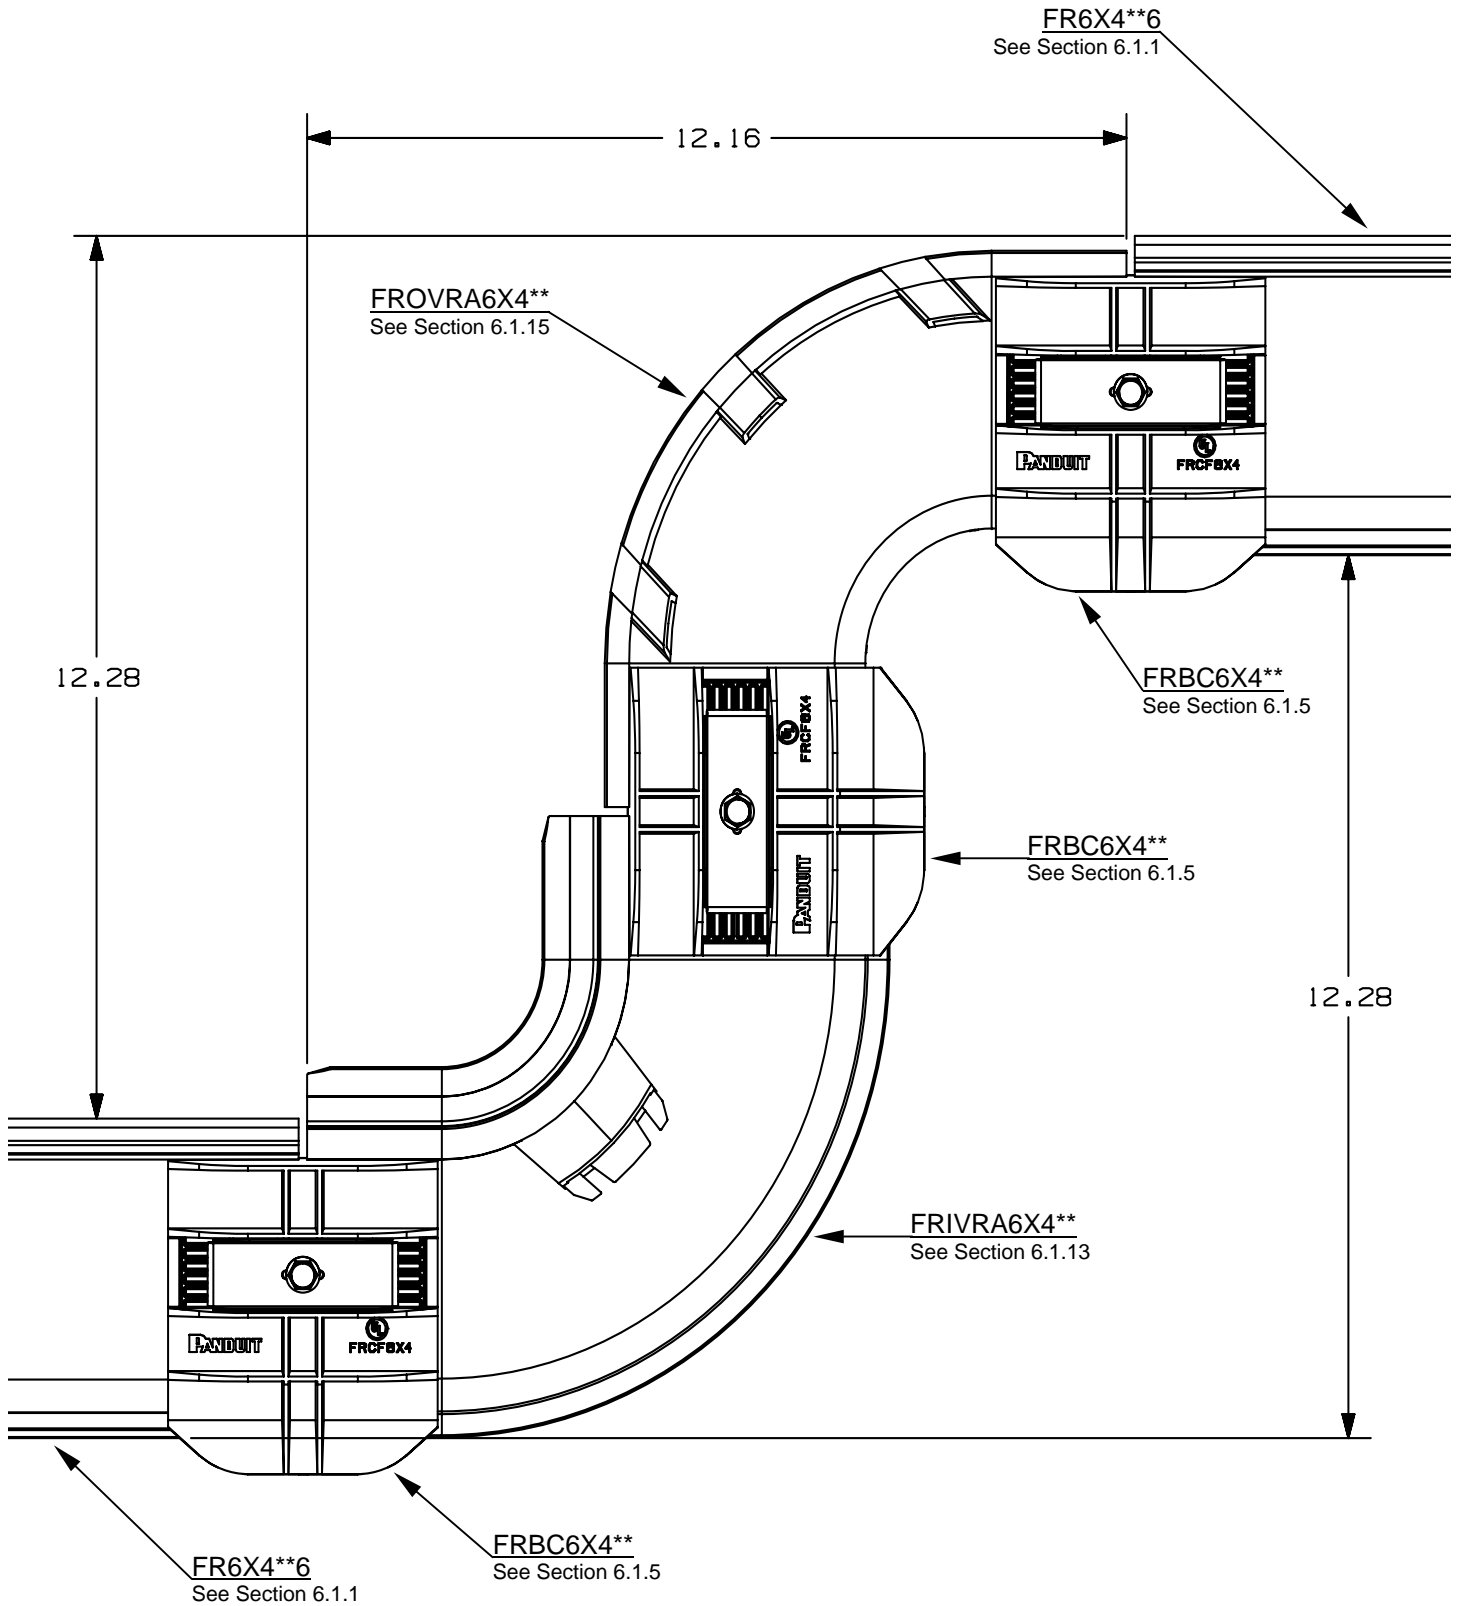

4.10 Inside Vertical 45° Angle Fitting and Outside Vertical 45° Angle Fitting

4.11 Inside Vertical 45° Angle Fitting and Outside Vertical 45° Angle Fitting Detail

When ordering, replace ** in the part number with YL for Yellow, OR for Orange or BL for Black

4.12 Inside Vertical Right Angle Fitting and Outside Vertical Right Angle Fitting

4.13 Inside Vertical Right Angle Fitting and Outside Vertical Right Angle Fitting Detail

When ordering, replace ** in the part number with YL for Yellow, OR for Orange or BL for Black

5.7 Inside Vertical 45° Angle Fitting and Outside Vertical 45° Angle Fitting

5.8 Inside Vertical 45° Angle Fitting and Outside Vertical 45° Angle Fitting Detail

When ordering, replace ** in the part number with YL for Yellow, OR for Orange or BL for Black

5.9 Inside Vertical 45° Angle Fittings and Outside Vertical Right Angle Fitting

5.10 Inside Vertical 45° Angle Fittings and Outside Vertical Right Angle Fitting Detail

When ordering, replace ** in the part number with YL for Yellow, OR for Orange or BL for Black