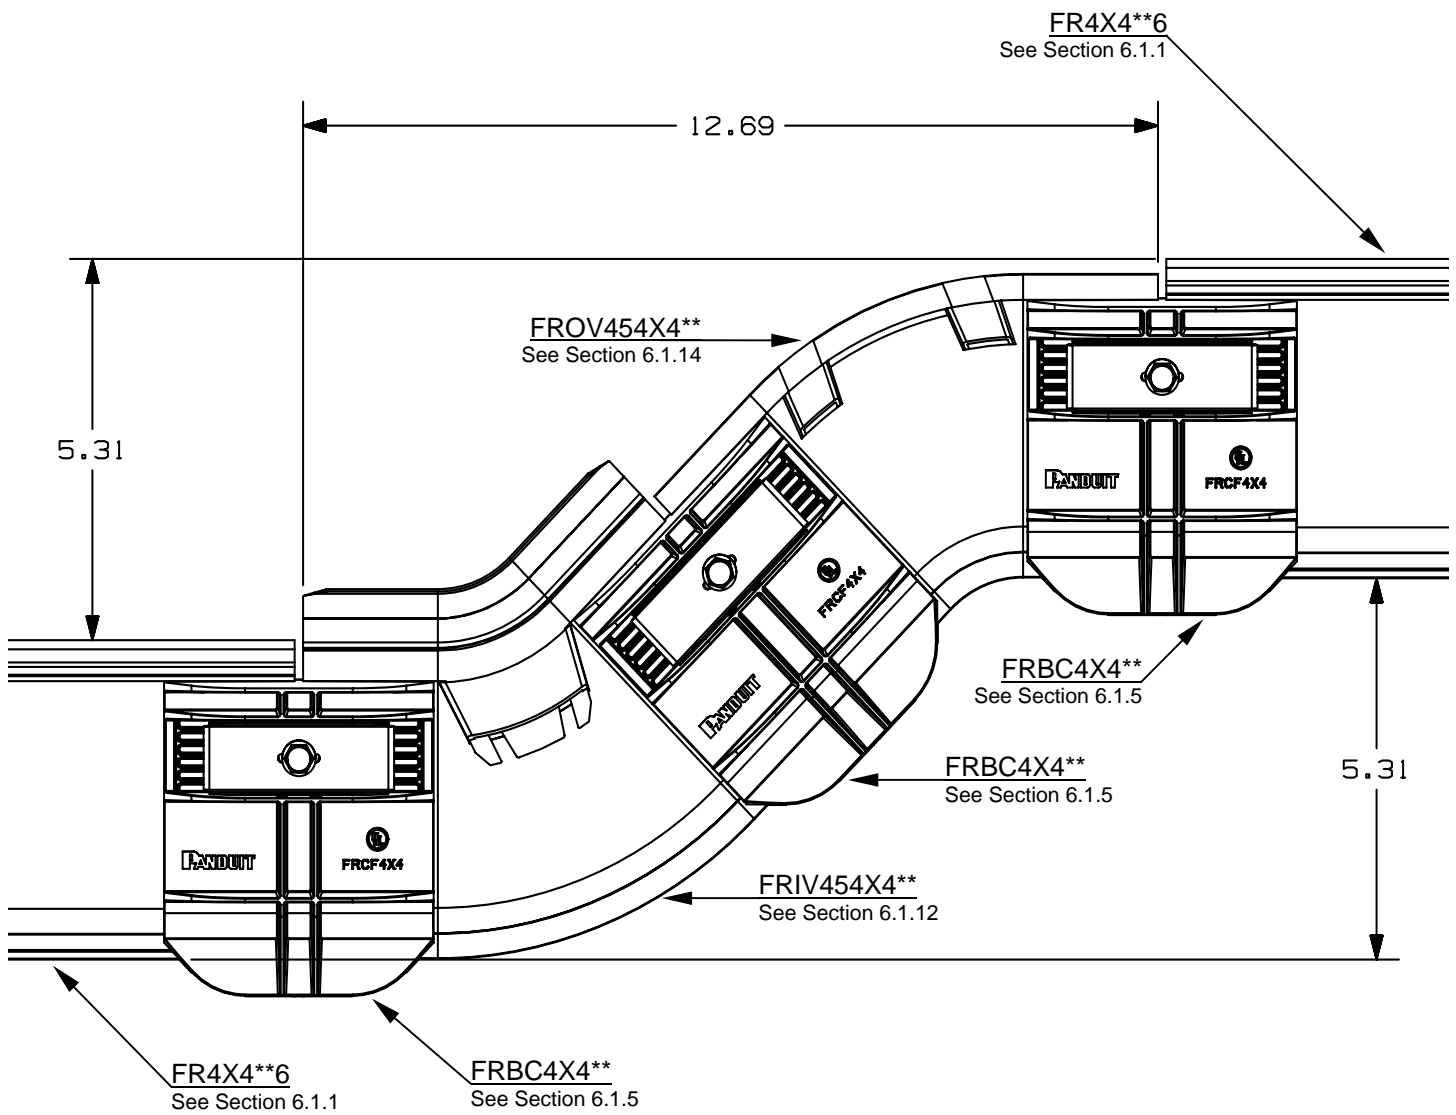

2.7 Inside Vertical 45° Angle Fitting and Outside Vertical 45° Angle Fitting

2.8 Inside Vertical 45° Angle Fitting and Outside Vertical 45° Angle Fitting Detail

When ordering, replace ** in the part number with YL for Yellow, OR for Orange or BL for Black

2.9 Inside Vertical Right Angle Fitting and Outside Vertical Right Angle Fitting

2.10 Inside Vertical Right Angle Fitting and Outside Vertical Right Angle Fitting Detail

When ordering, replace ** in the part number with YL for Yellow, OR for Orange or BL for Black

3.10 Inside Vertical 45° Angle Fitting and Outside Vertical 45° Angle Fitting

3.11 Inside Vertical 45° Angle Fitting and Outside Vertical 45° Angle Fitting Detail

When ordering, replace ** in the part number with YL for Yellow, OR for Orange or BL for Black