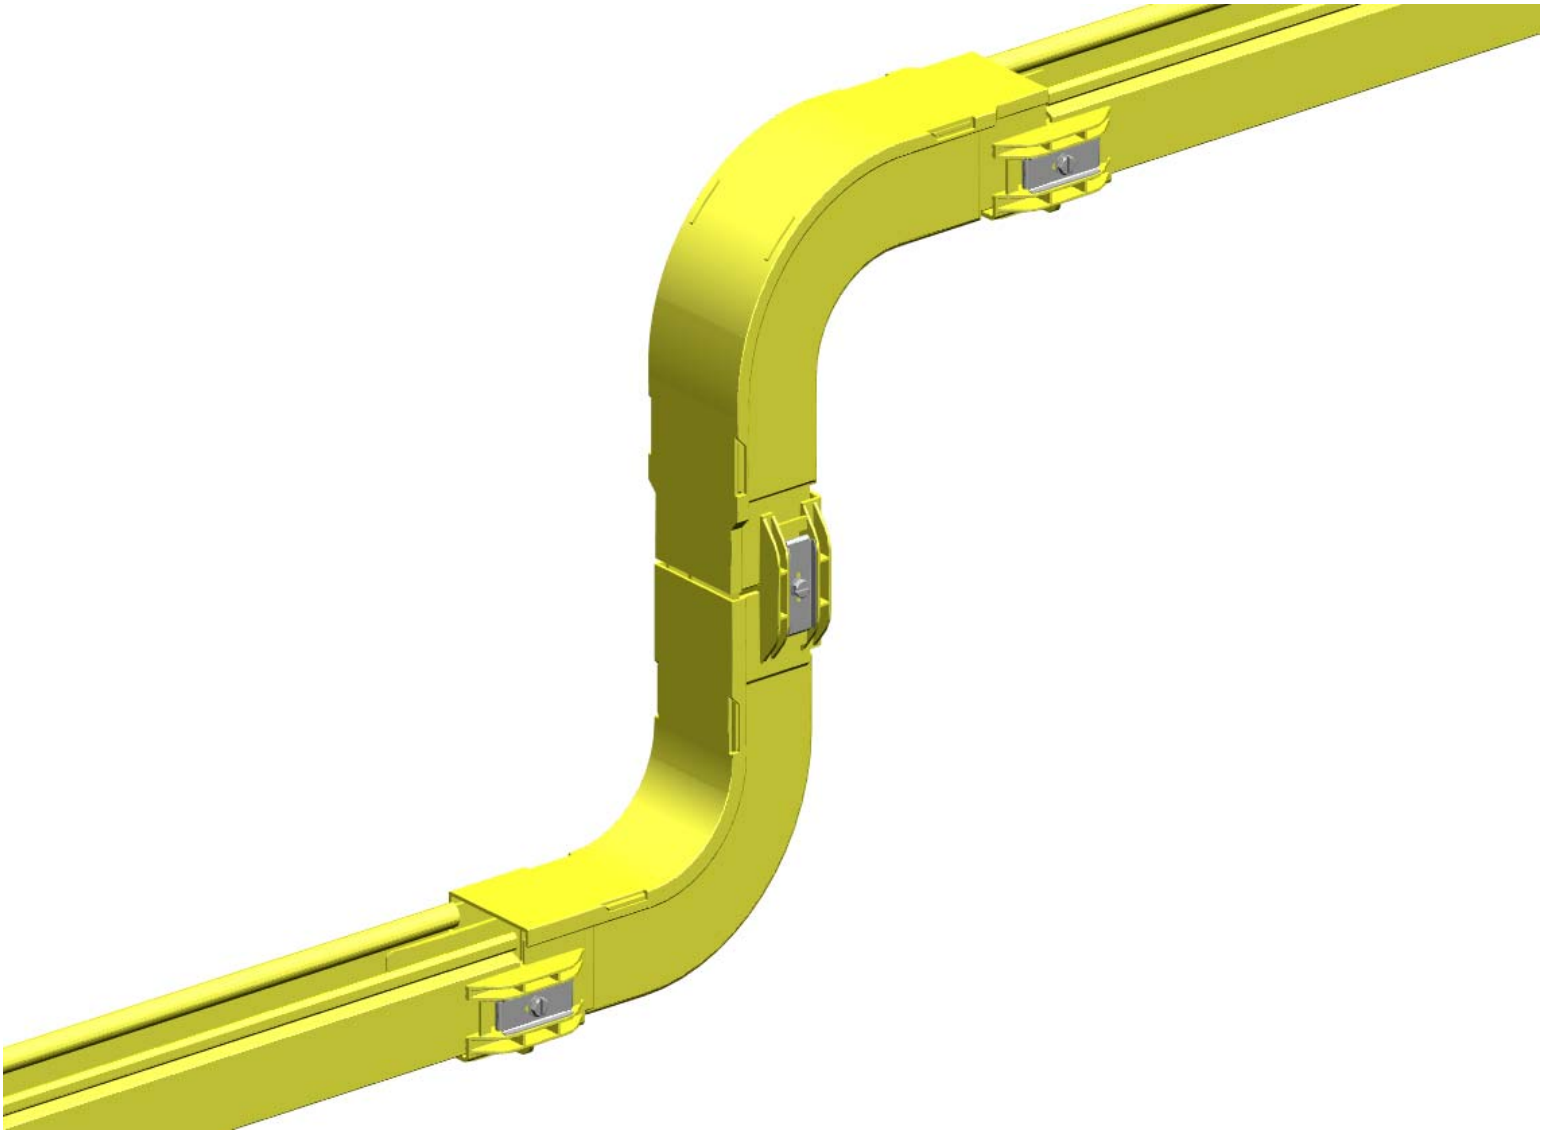

2.7 Inside Vertical 45° Angle Fitting and Outside Vertical 45° Angle Fitting

2.8 Inside Vertical 45° Angle Fitting and Outside Vertical 45° Angle Fitting Detail

When ordering, replace ** in the part number with YL for Yellow, OR for Orange or BL for Black

2.9 Inside Vertical Right Angle Fitting and Outside Vertical Right Angle Fitting

2.10 Inside Vertical Right Angle Fitting and Outside Vertical Right Angle Fitting Detail

When ordering, replace ** in the part number with YL for Yellow, OR for Orange or BL for Black

3.10 Inside Vertical 45° Angle Fitting and Outside Vertical 45° Angle Fitting

3.11 Inside Vertical 45° Angle Fitting and Outside Vertical 45° Angle Fitting Detail

When ordering, replace ** in the part number with YL for Yellow, OR for Orange or BL for Black