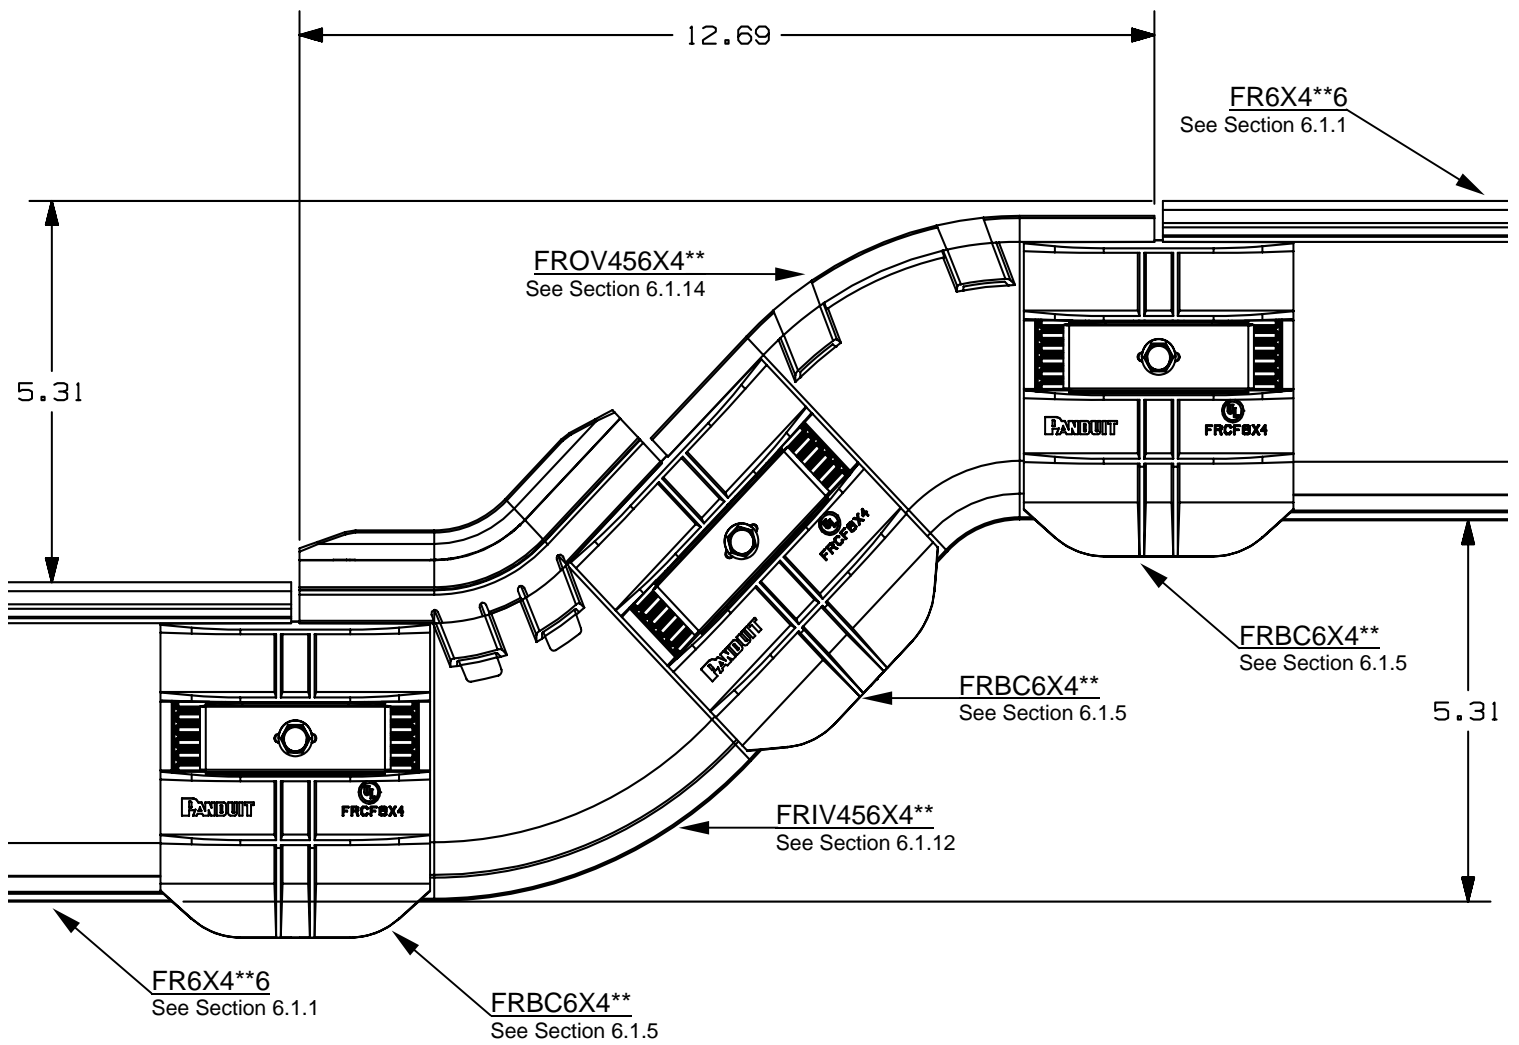

3.12 Inside Vertical Right Angle Fitting and Outside Vertical Right Angle Fitting

3.13 Inside Vertical Right Angle Fitting and Outside Vertical Right Angle Fitting Detail

When ordering, replace ** in the part number with YL for Yellow, OR for Orange or BL for Black

4.10 Inside Vertical 45° Angle Fitting and Outside Vertical 45° Angle Fitting

4.11 Inside Vertical 45° Angle Fitting and Outside Vertical 45° Angle Fitting Detail

When ordering, replace ** in the part number with YL for Yellow, OR for Orange or BL for Black

5.7 Inside Vertical 45° Angle Fitting and Outside Vertical 45° Angle Fitting

5.8 Inside Vertical 45° Angle Fitting and Outside Vertical 45° Angle Fitting Detail

When ordering, replace ** in the part number with YL for Yellow, OR for Orange or BL for Black