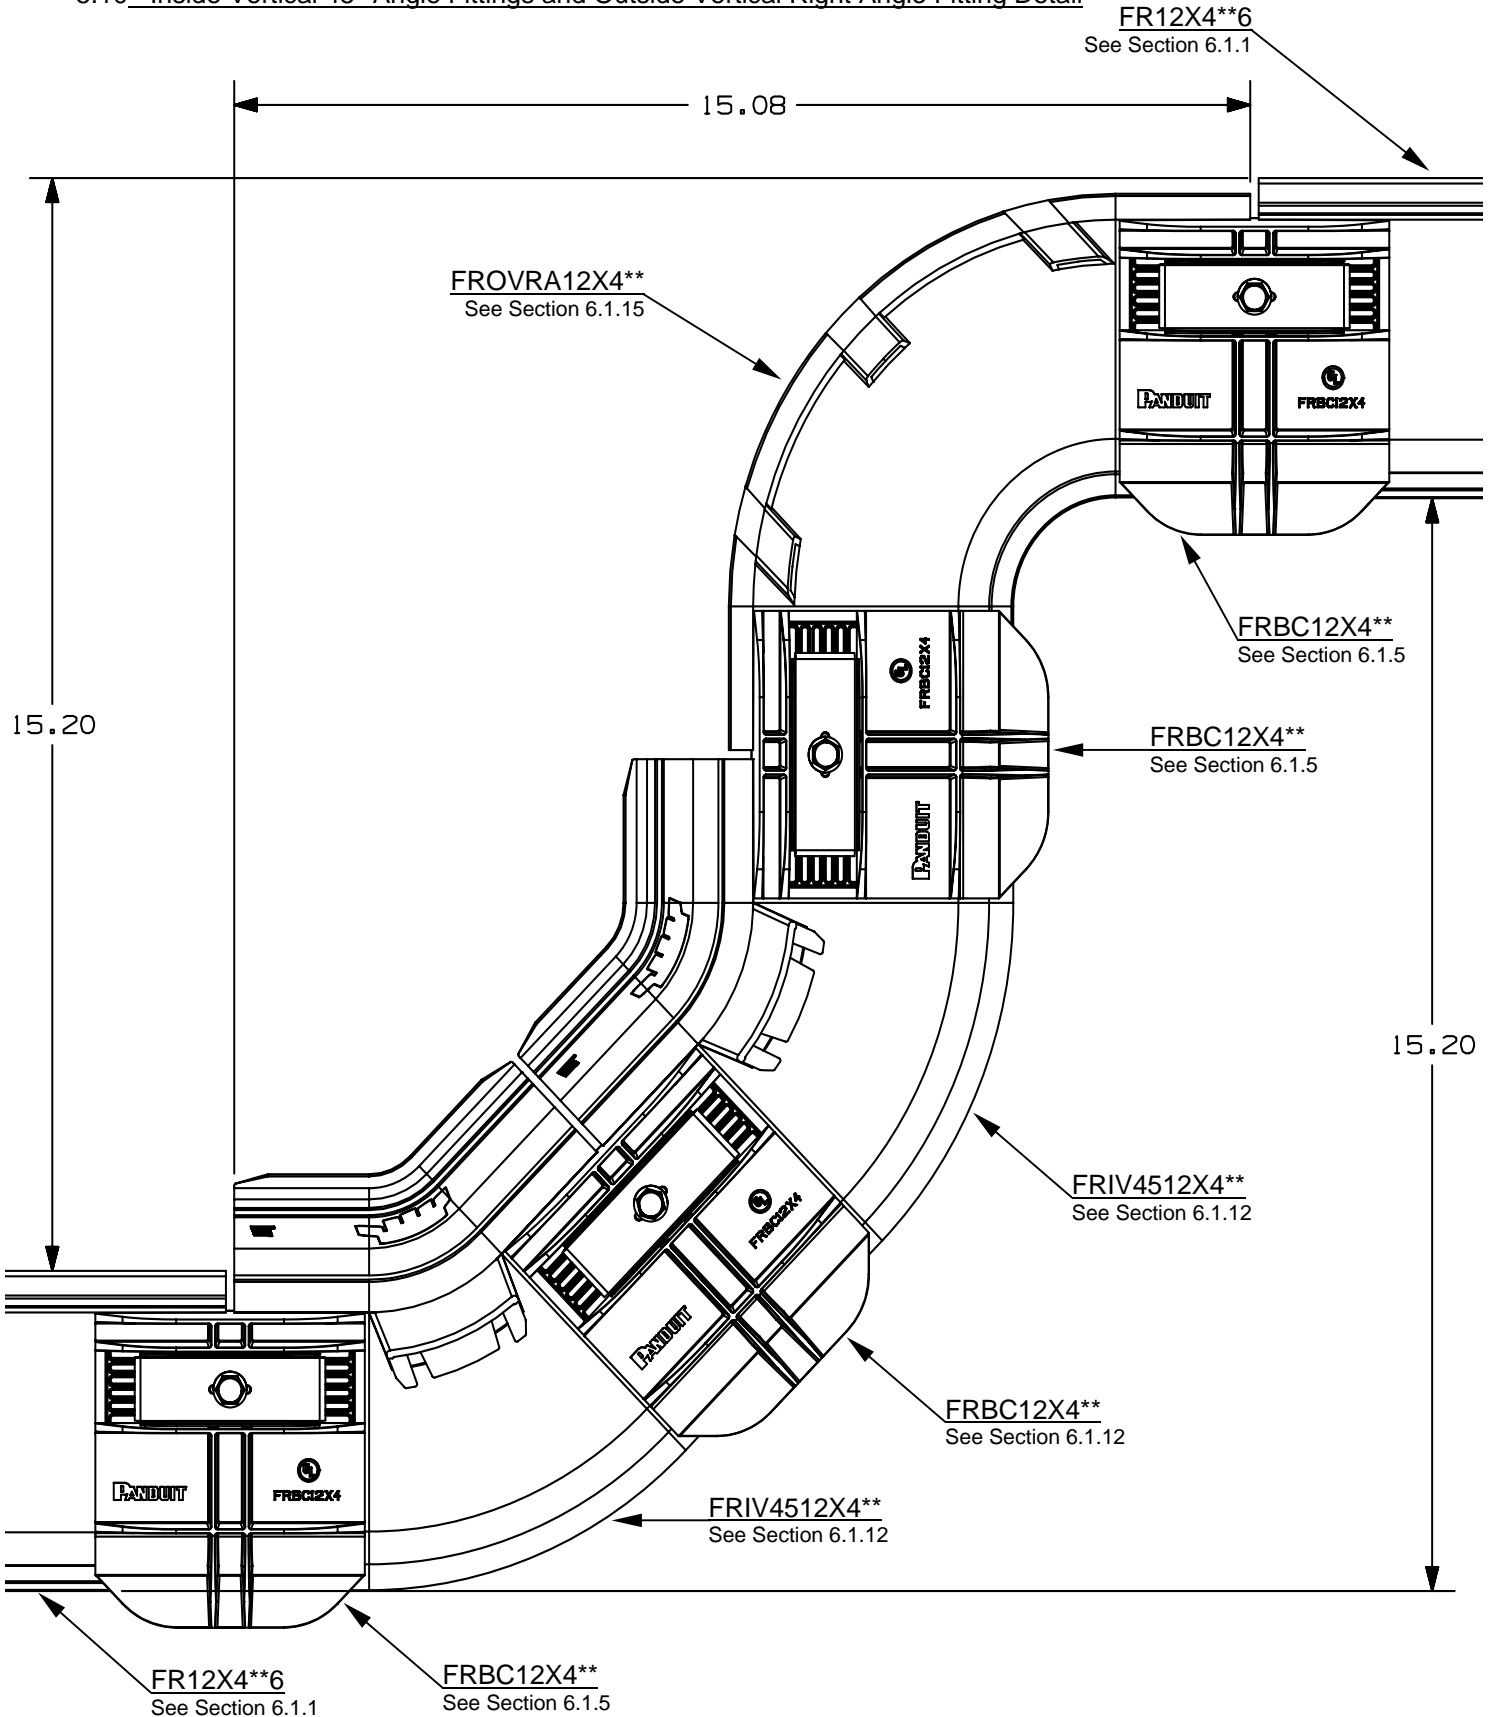

4.10 Inside Vertical 45° Angle Fitting and Outside Vertical 45° Angle Fitting

4.11 Inside Vertical 45° Angle Fitting and Outside Vertical 45° Angle Fitting Detail

When ordering, replace ** in the part number with YL for Yellow, OR for Orange or BL for Black

4.12 Inside Vertical Right Angle Fitting and Outside Vertical Right Angle Fitting

4.13 Inside Vertical Right Angle Fitting and Outside Vertical Right Angle Fitting Detail

When ordering, replace ** in the part number with YL for Yellow, OR for Orange or BL for Black

5.7 Inside Vertical 45° Angle Fitting and Outside Vertical 45° Angle Fitting

5.8 Inside Vertical 45° Angle Fitting and Outside Vertical 45° Angle Fitting Detail

When ordering, replace ** in the part number with YL for Yellow, OR for Orange or BL for Black

5.9 Inside Vertical 45° Angle Fittings and Outside Vertical Right Angle Fitting

5.10 Inside Vertical 45° Angle Fittings and Outside Vertical Right Angle Fitting Detail

When ordering, replace ** in the part number with YL for Yellow, OR for Orange or BL for Black