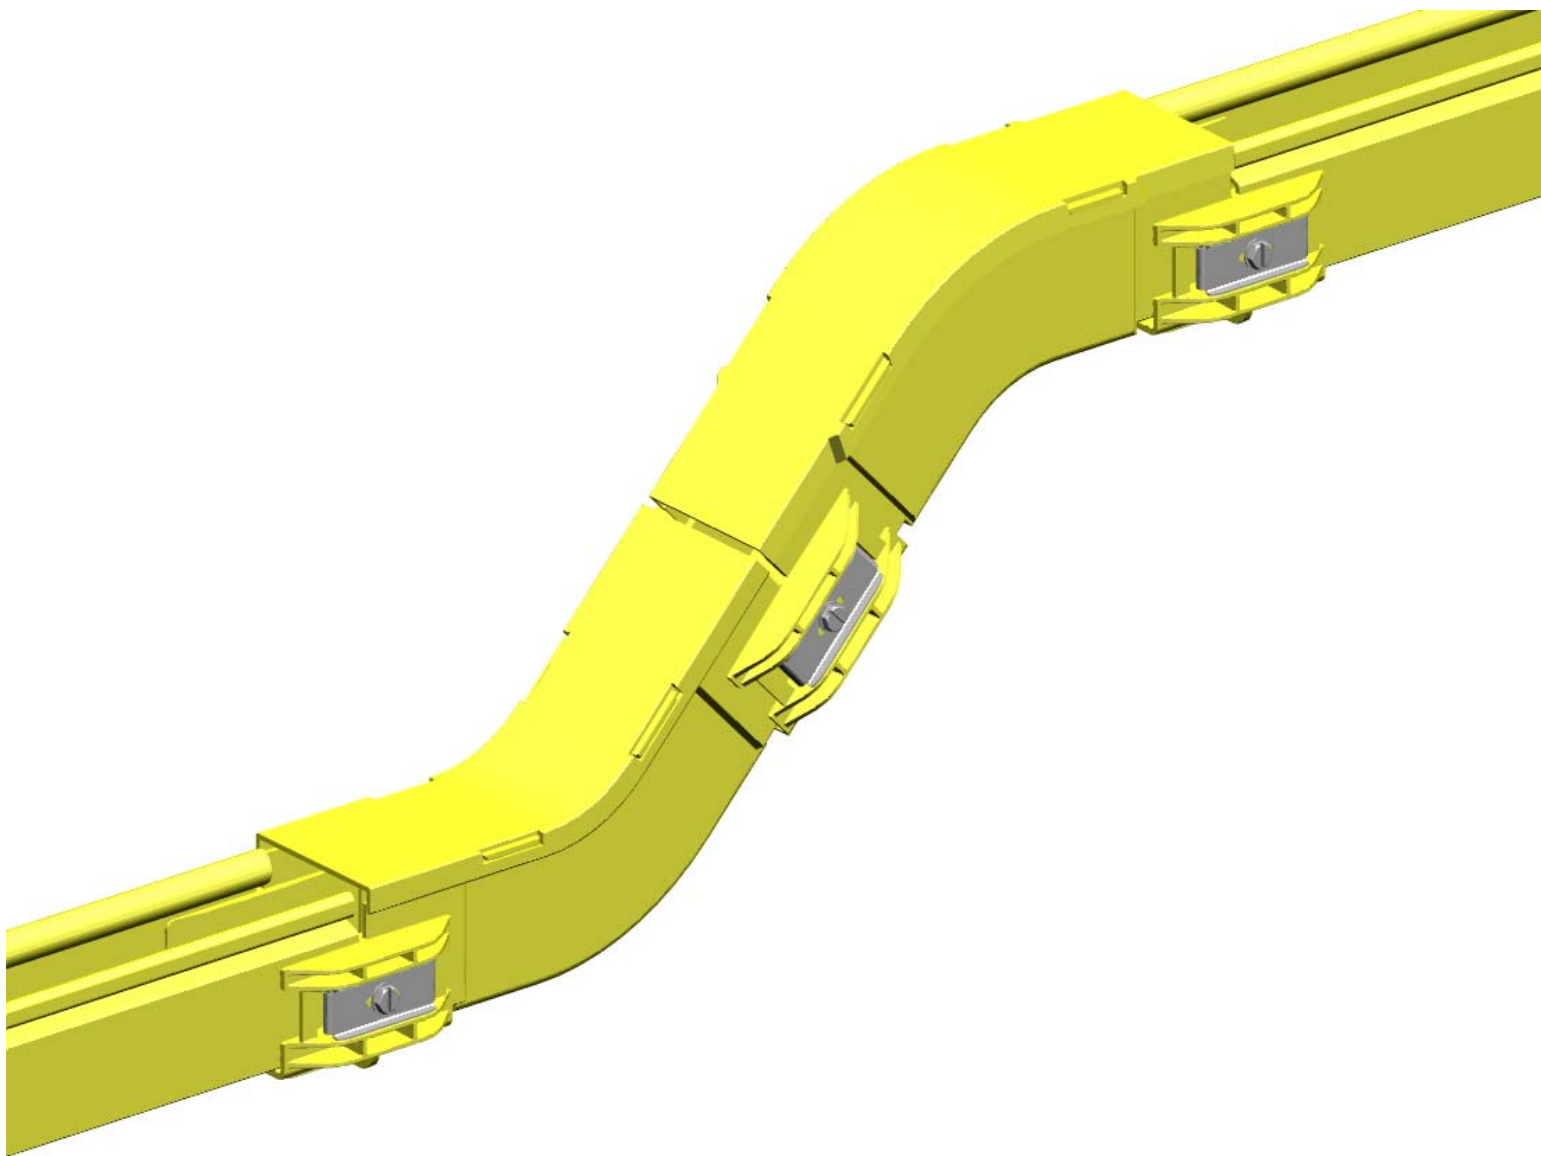

2.7 Inside Vertical 45° Angle Fitting and Outside Vertical 45° Angle Fitting

2.8 Inside Vertical 45° Angle Fitting and Outside Vertical 45° Angle Fitting Detail

When ordering, replace ** in the part number with YL for Yellow, OR for Orange or BL for Black

2.9 Inside Vertical Right Angle Fitting and Outside Vertical Right Angle Fitting

2.10 Inside Vertical Right Angle Fitting and Outside Vertical Right Angle Fitting Detail

When ordering, replace ** in the part number with YL for Yellow, OR for Orange or BL for Black

3.10 Inside Vertical 45° Angle Fitting and Outside Vertical 45° Angle Fitting

3.11 Inside Vertical 45° Angle Fitting and Outside Vertical 45° Angle Fitting Detail

When ordering, replace ** in the part number with YL for Yellow, OR for Orange or BL for Black