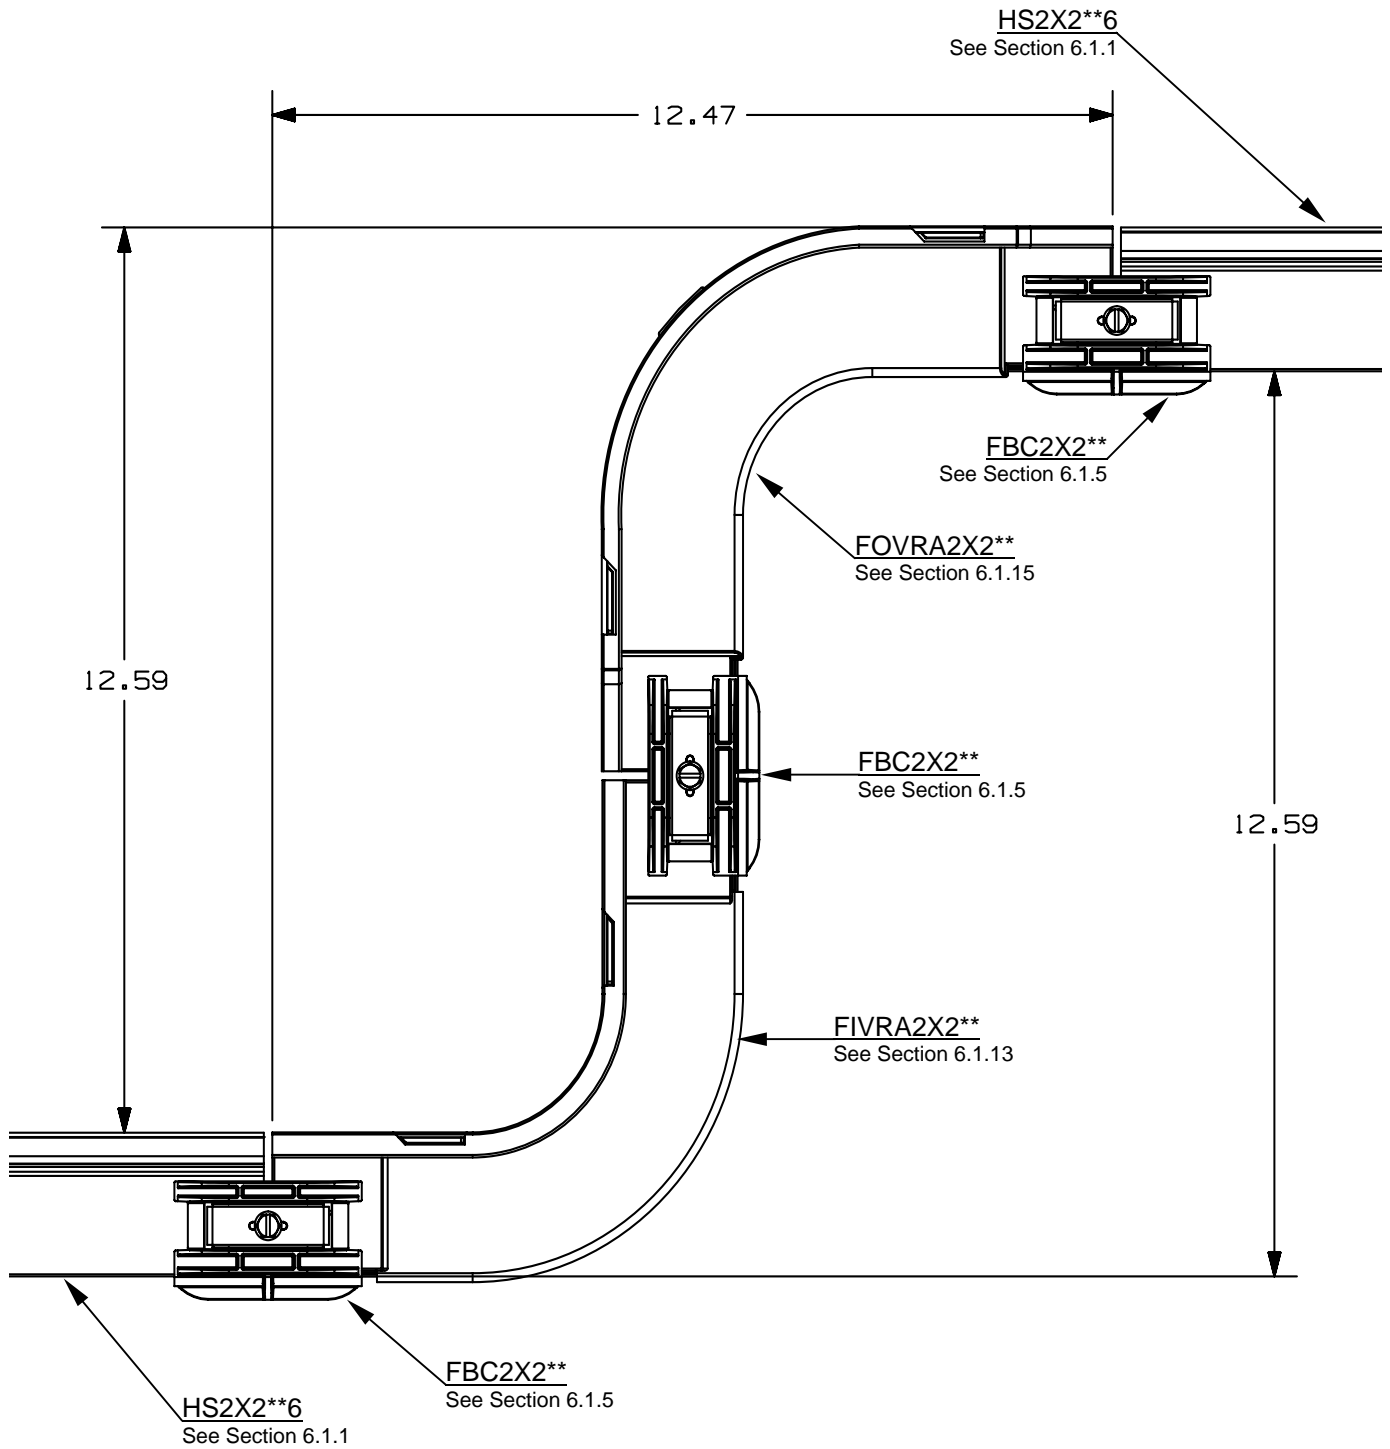

2.7 Inside Vertical 45° Angle Fitting and Outside Vertical 45° Angle Fitting

2.8 Inside Vertical 45° Angle Fitting and Outside Vertical 45° Angle Fitting Detail

When ordering, replace ** in the part number with YL for Yellow, OR for Orange or BL for Black

2.9 Inside Vertical Right Angle Fitting and Outside Vertical Right Angle Fitting

2.10 Inside Vertical Right Angle Fitting and Outside Vertical Right Angle Fitting Detail

When ordering, replace ** in the part number with YL for Yellow, OR for Orange or BL for Black

3.10 Inside Vertical 45° Angle Fitting and Outside Vertical 45° Angle Fitting

3.11 Inside Vertical 45° Angle Fitting and Outside Vertical 45° Angle Fitting Detail

When ordering, replace ** in the part number with YL for Yellow, OR for Orange or BL for Black