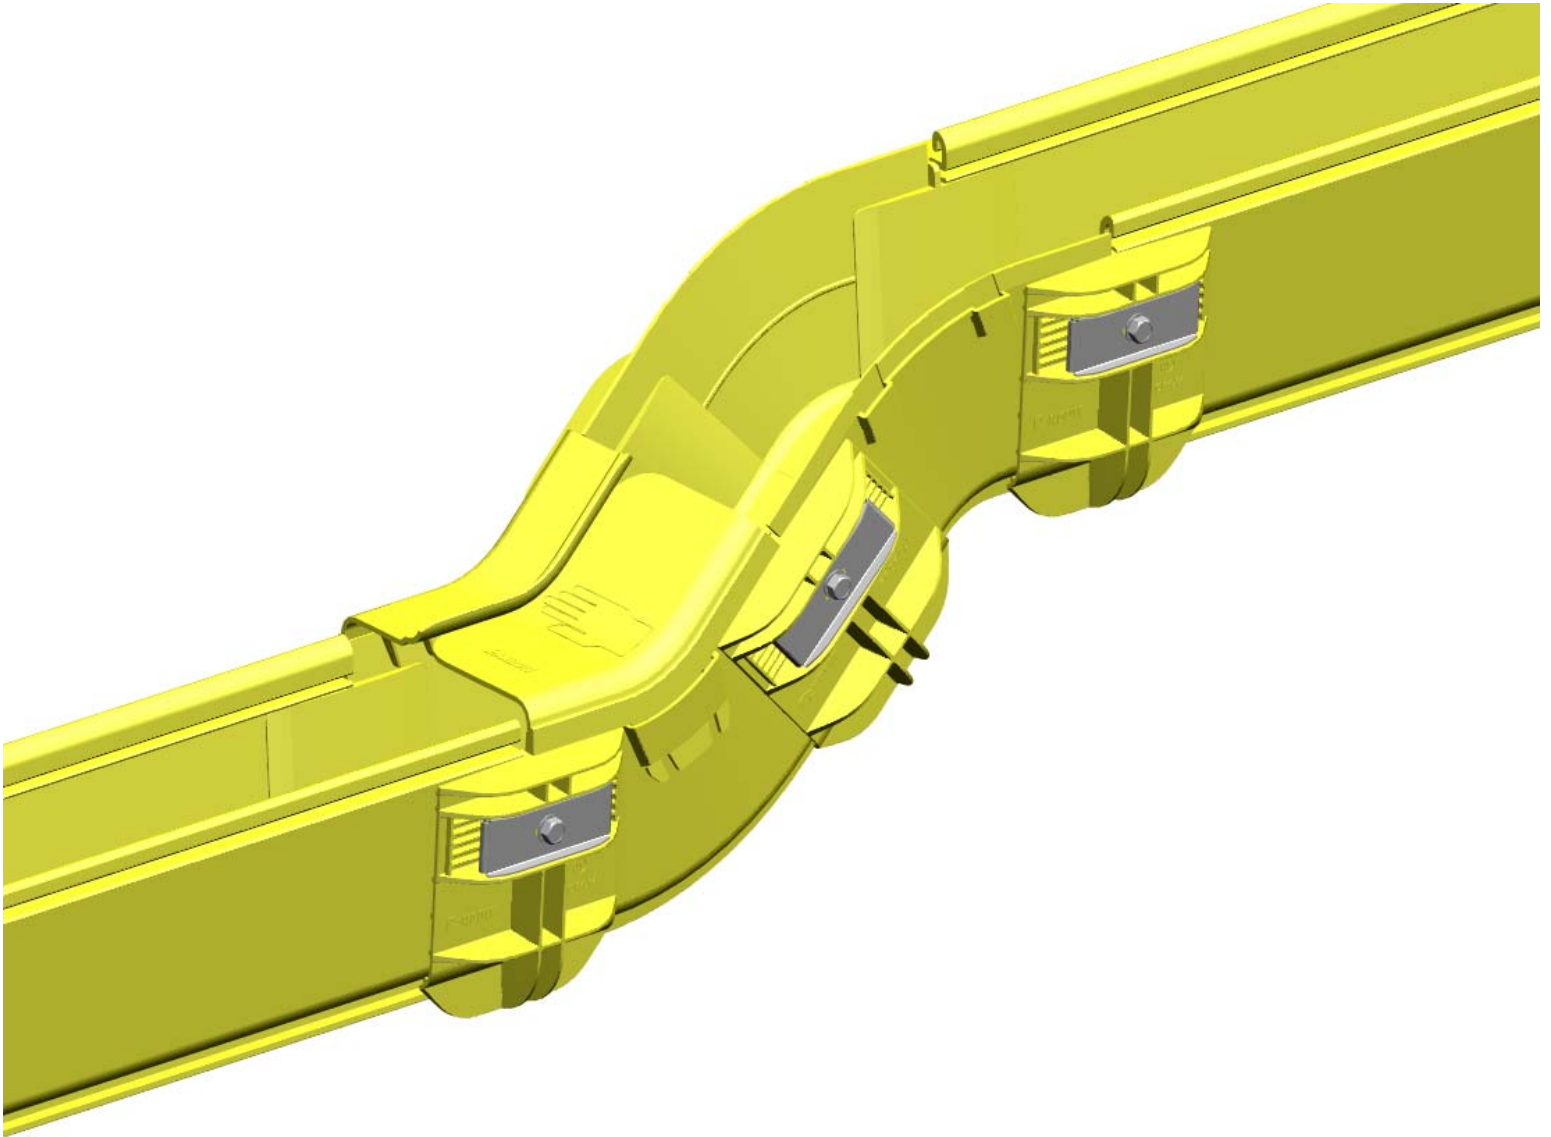

2.7 Inside Vertical 45° Angle Fitting and Outside Vertical 45° Angle Fitting

2.8 Inside Vertical 45° Angle Fitting and Outside Vertical 45° Angle Fitting Detail

When ordering, replace ** in the part number with YL for Yellow, OR for Orange or BL for Black

2.9 Inside Vertical Right Angle Fitting and Outside Vertical Right Angle Fitting

2.10 Inside Vertical Right Angle Fitting and Outside Vertical Right Angle Fitting Detail

When ordering, replace ** in the part number with YL for Yellow, OR for Orange or BL for Black

3.10 Inside Vertical 45° Angle Fitting and Outside Vertical 45° Angle Fitting

3.11 Inside Vertical 45° Angle Fitting and Outside Vertical 45° Angle Fitting Detail

When ordering, replace ** in the part number with YL for Yellow, OR for Orange or BL for Black