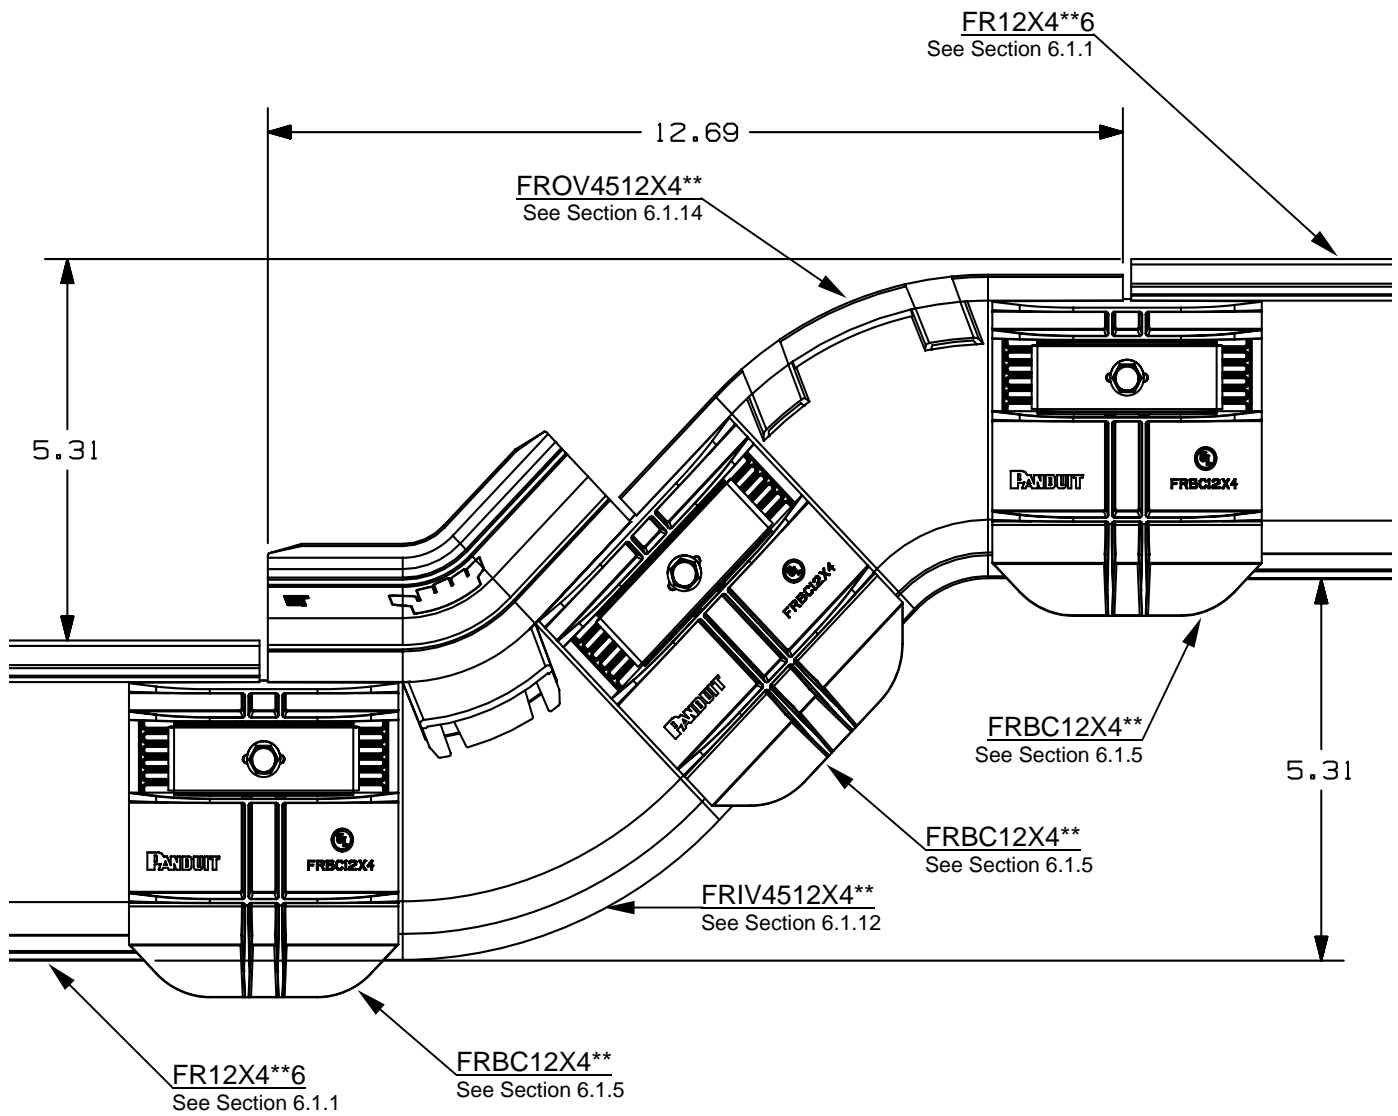

4.10 Inside Vertical 45° Angle Fitting and Outside Vertical 45° Angle Fitting

4.11 Inside Vertical 45° Angle Fitting and Outside Vertical 45° Angle Fitting Detail

When ordering, replace ** in the part number with YL for Yellow, OR for Orange or BL for Black

4.12 Inside Vertical Right Angle Fitting and Outside Vertical Right Angle Fitting

4.13 Inside Vertical Right Angle Fitting and Outside Vertical Right Angle Fitting Detail

When ordering, replace ** in the part number with YL for Yellow, OR for Orange or BL for Black

5.7 Inside Vertical 45° Angle Fitting and Outside Vertical 45° Angle Fitting

5.8 Inside Vertical 45° Angle Fitting and Outside Vertical 45° Angle Fitting Detail

When ordering, replace ** in the part number with YL for Yellow, OR for Orange or BL for Black

5.9 Inside Vertical 45° Angle Fittings and Outside Vertical Right Angle Fitting

5.10 Inside Vertical 45° Angle Fittings and Outside Vertical Right Angle Fitting Detail

When ordering, replace ** in the part number with YL for Yellow, OR for Orange or BL for Black