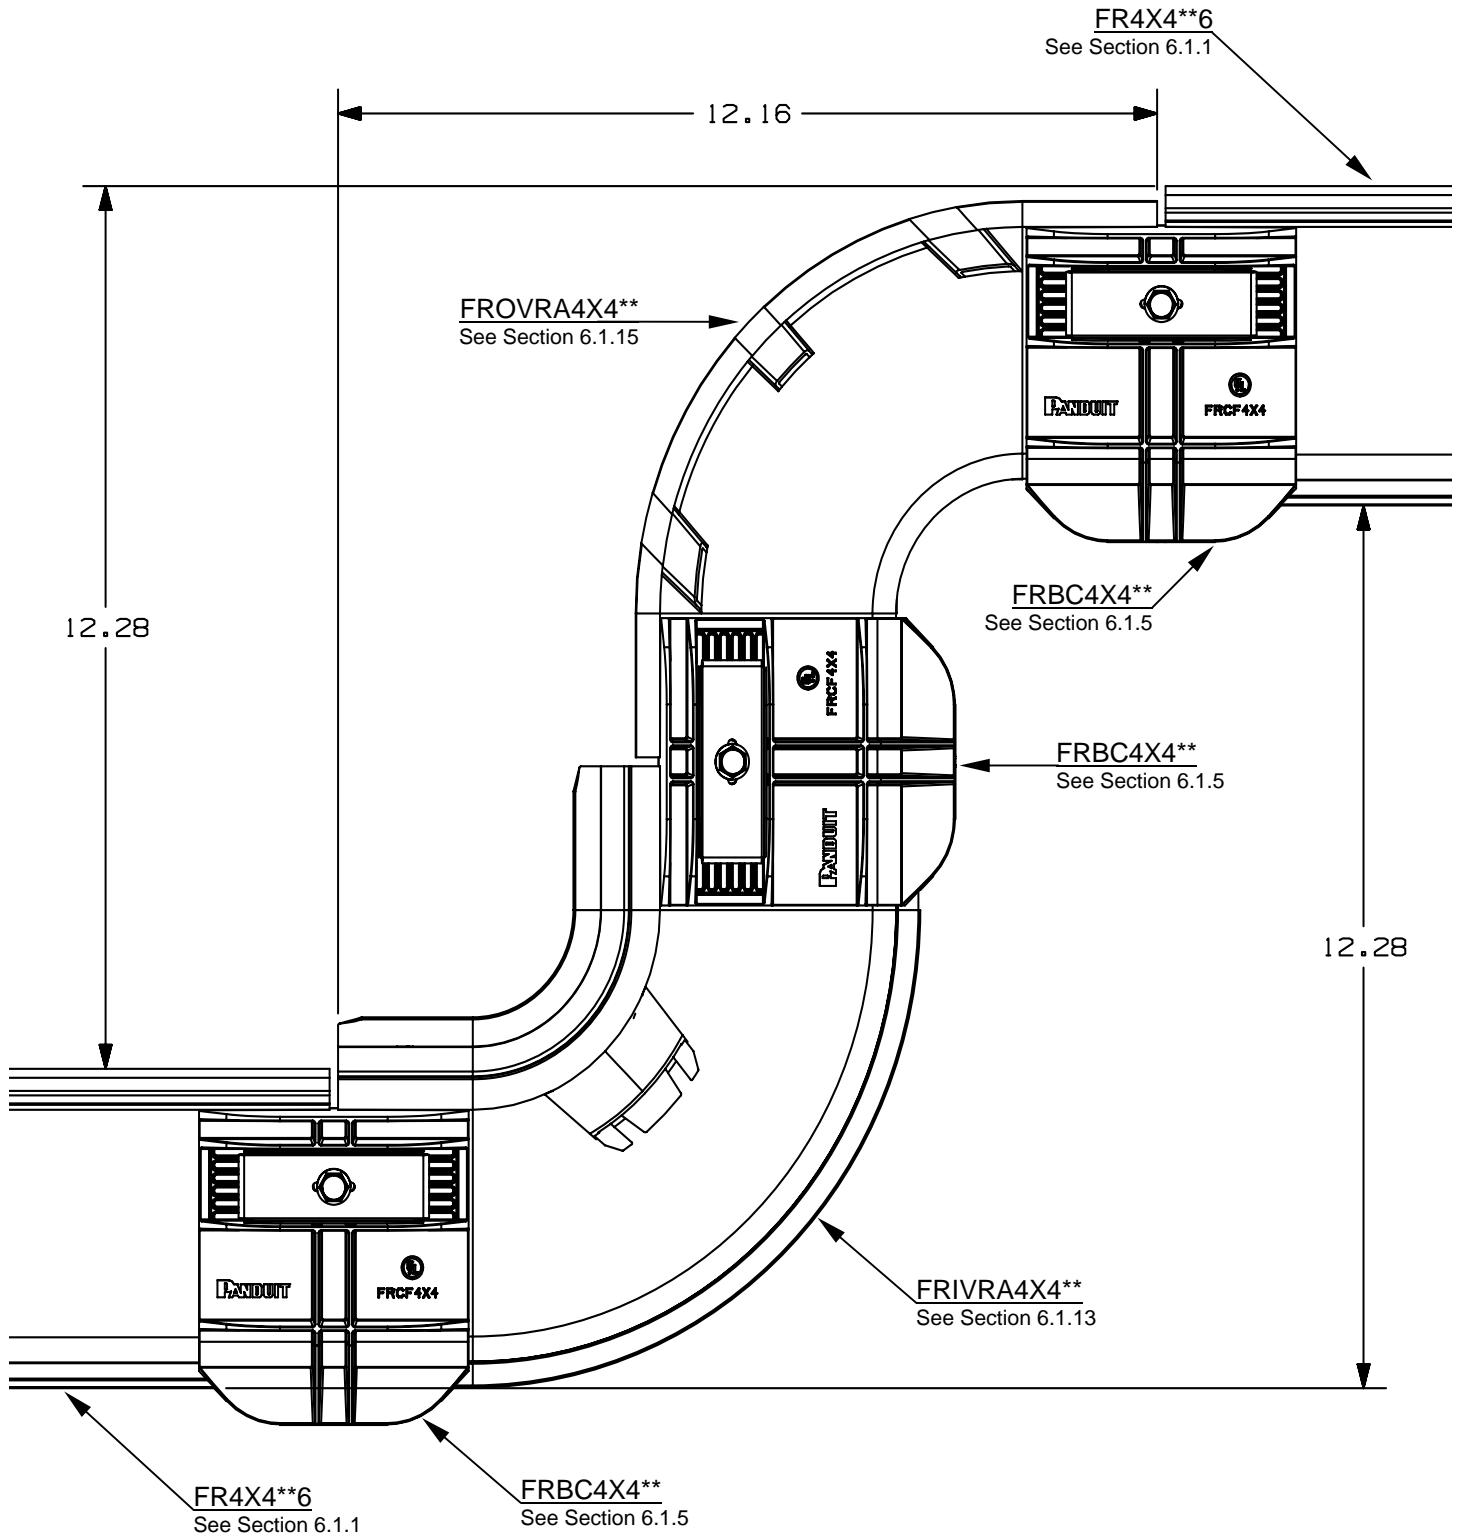

3.10 Inside Vertical 45° Angle Fitting and Outside Vertical 45° Angle Fitting

3.11 Inside Vertical 45° Angle Fitting and Outside Vertical 45° Angle Fitting Detail

When ordering, replace ** in the part number with YL for Yellow, OR for Orange or BL for Black

3.12 Inside Vertical Right Angle Fitting and Outside Vertical Right Angle Fitting

3.13 Inside Vertical Right Angle Fitting and Outside Vertical Right Angle Fitting Detail

When ordering, replace ** in the part number with YL for Yellow, OR for Orange or BL for Black

5.7 Inside Vertical 45° Angle Fitting and Outside Vertical 45° Angle Fitting

5.8 Inside Vertical 45° Angle Fitting and Outside Vertical 45° Angle Fitting Detail

When ordering, replace ** in the part number with YL for Yellow, OR for Orange or BL for Black