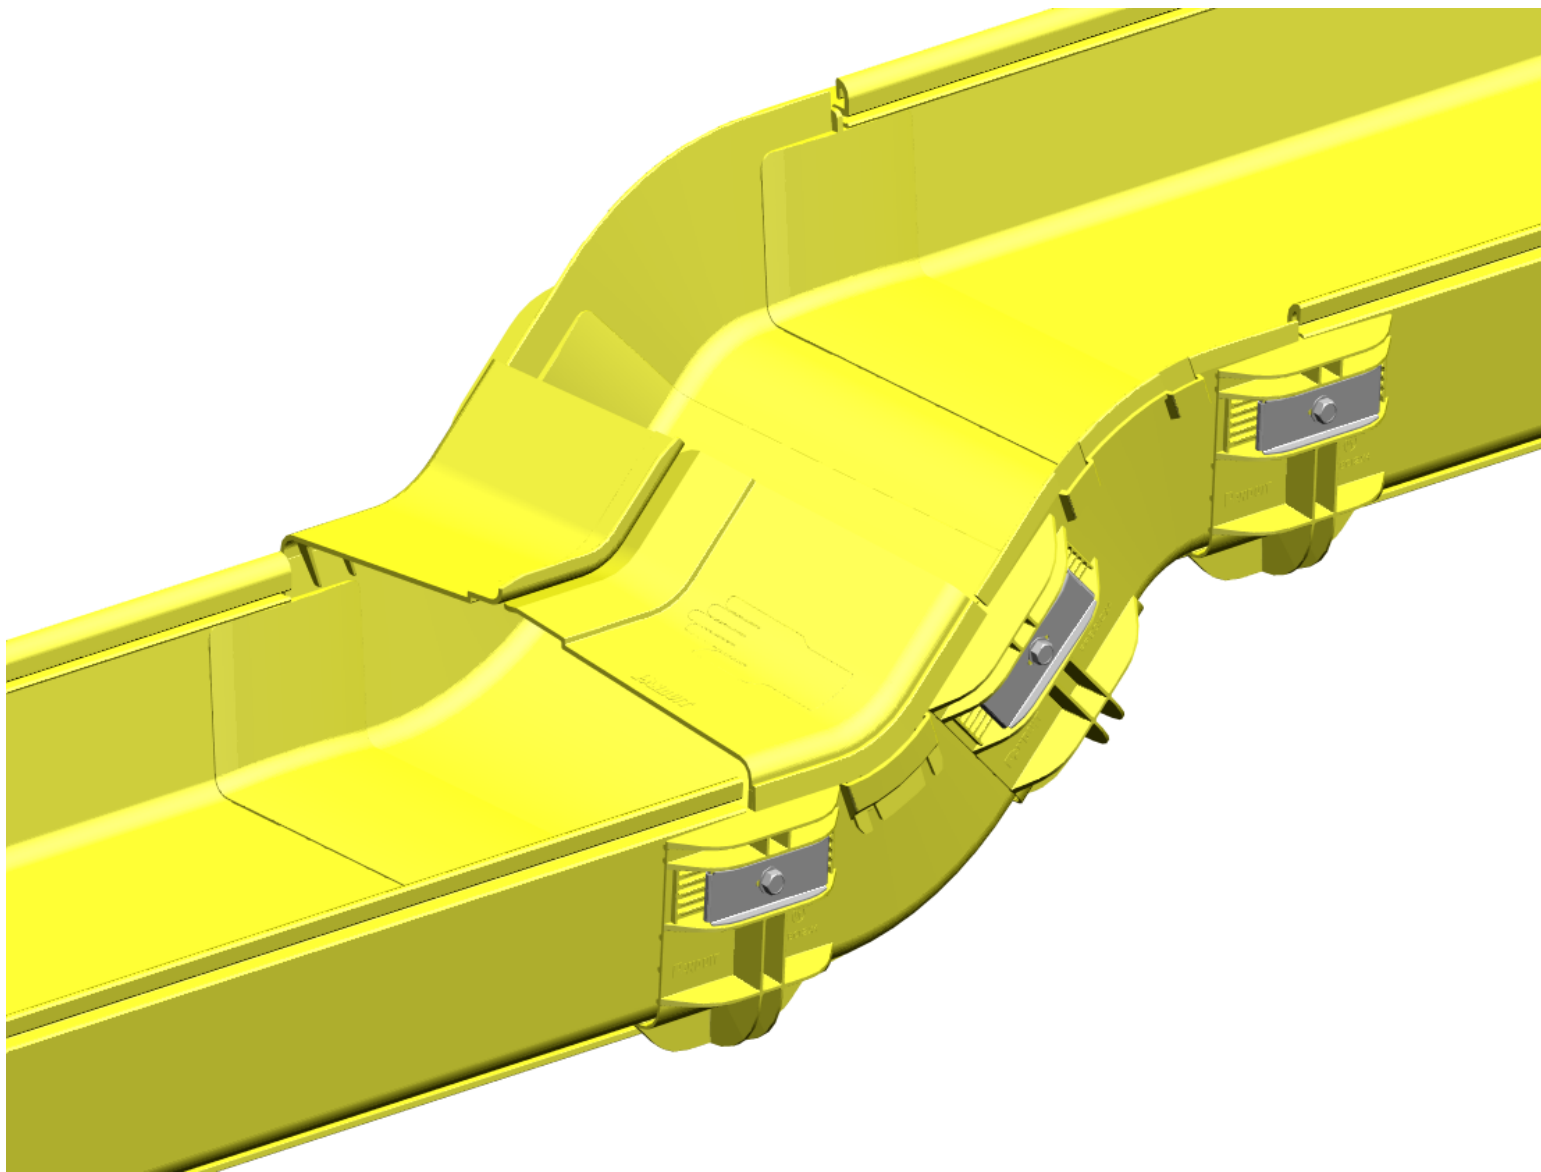

4.12 Inside Vertical Right Angle Fitting and Outside Vertical Right Angle Fitting

4.13 Inside Vertical Right Angle Fitting and Outside Vertical Right Angle Fitting Detail

When ordering, replace ** in the part number with YL for Yellow, OR for Orange or BL for Black

5.7 Inside Vertical 45° Angle Fitting and Outside Vertical 45° Angle Fitting

5.8 Inside Vertical 45° Angle Fitting and Outside Vertical 45° Angle Fitting Detail

When ordering, replace ** in the part number with YL for Yellow, OR for Orange or BL for Black