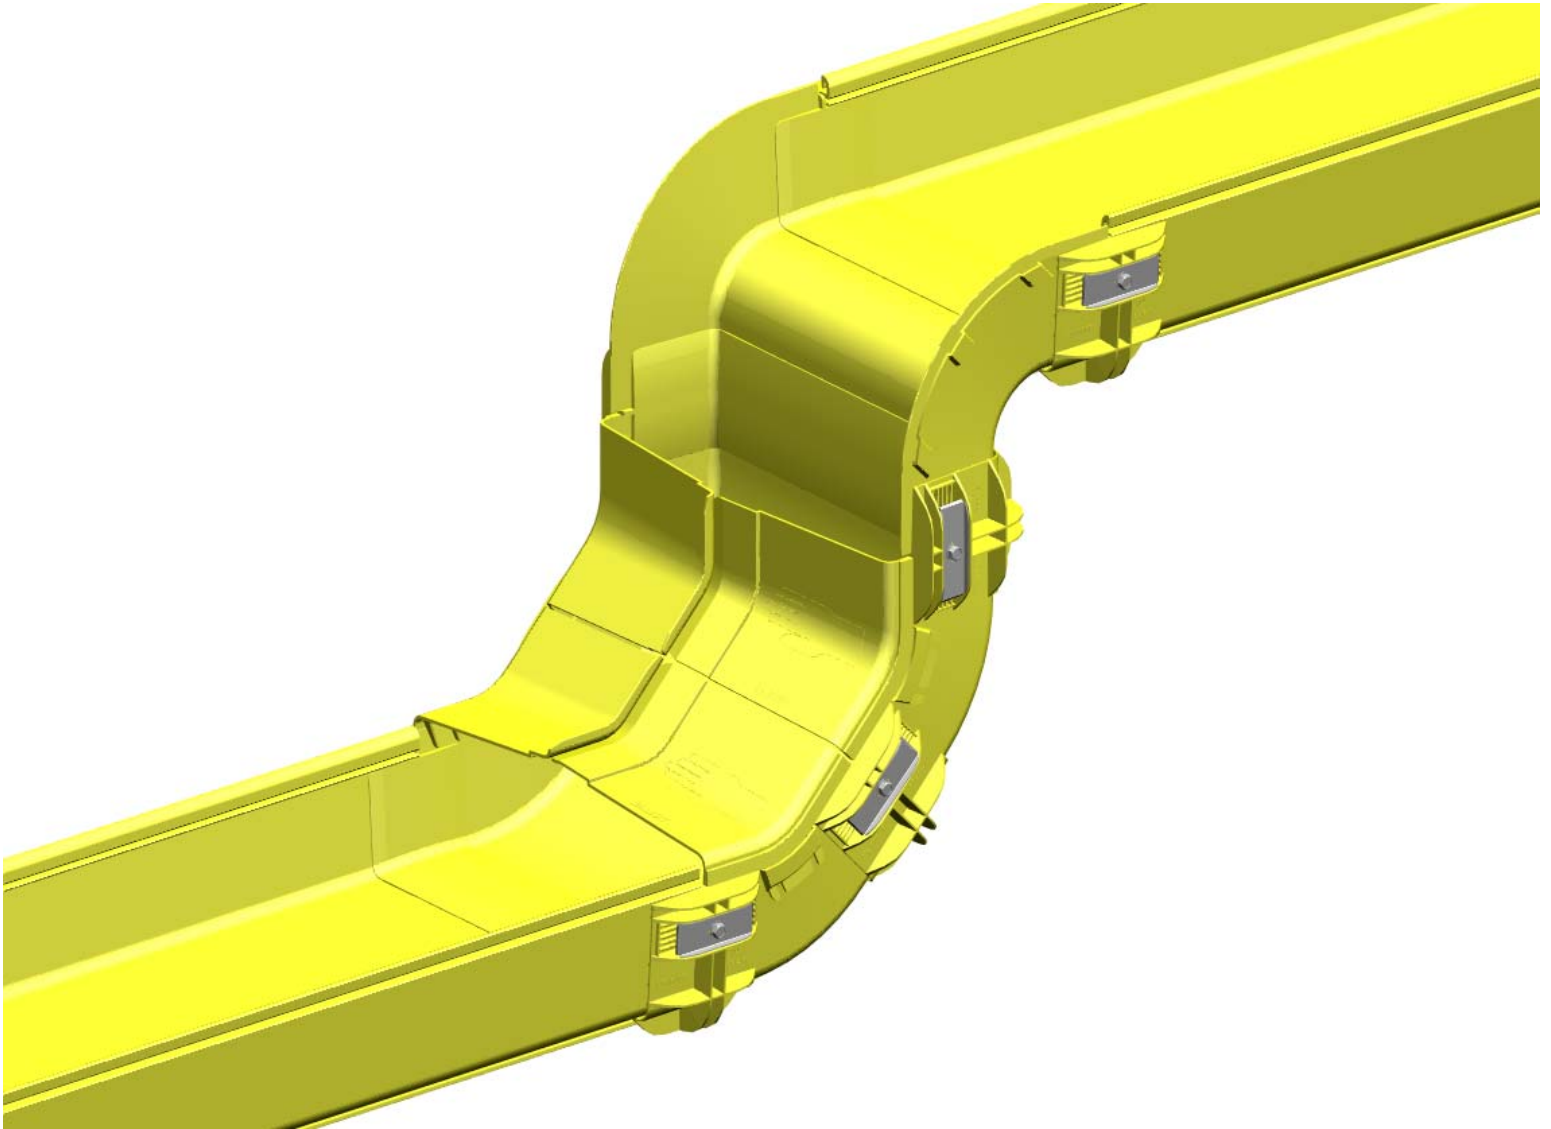

5.7 Inside Vertical 45° Angle Fitting and Outside Vertical 45° Angle Fitting

5.8 Inside Vertical 45° Angle Fitting and Outside Vertical 45° Angle Fitting Detail

When ordering, replace ** in the part number with YL for Yellow, OR for Orange or BL for Black

5.9 Inside Vertical 45° Angle Fittings and Outside Vertical Right Angle Fitting

5.10 Inside Vertical 45° Angle Fittings and Outside Vertical Right Angle Fitting Detail

When ordering, replace ** in the part number with YL for Yellow, OR for Orange or BL for Black