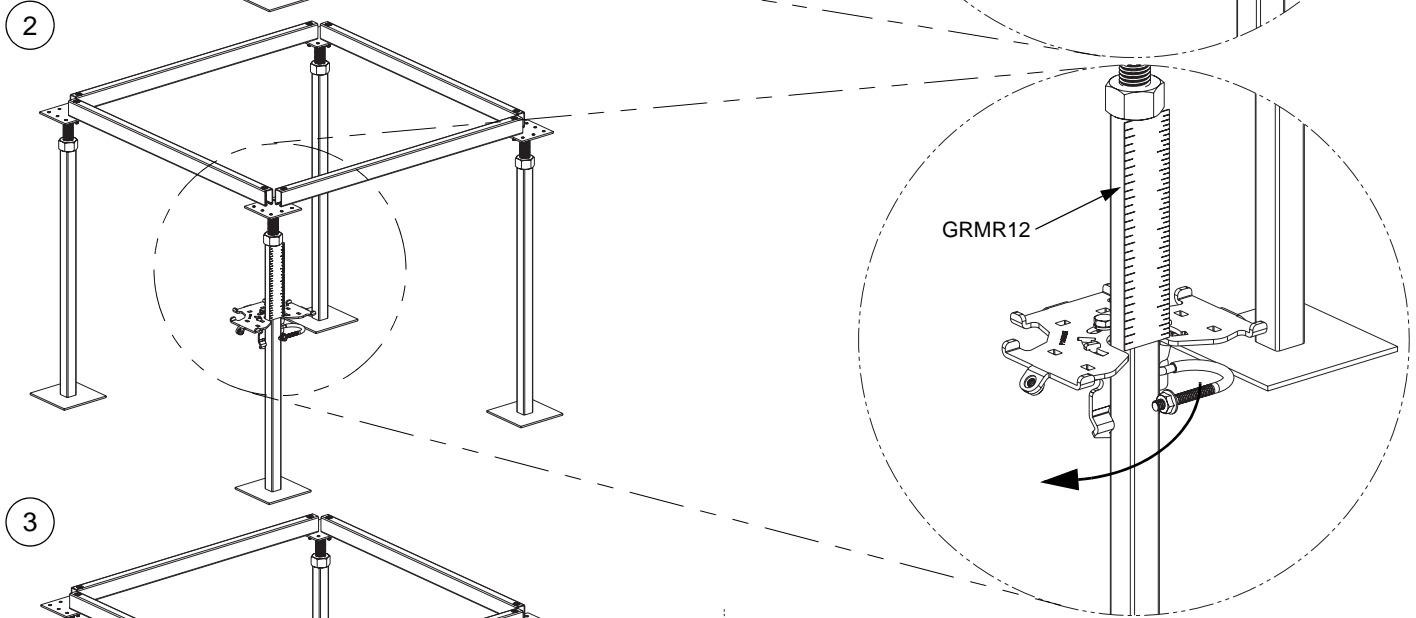

INSTALLATION INSTRUCTIONS

© Panduit Corp. 2007

INSTALLATION INSTRUCTIONS

$\frac{7}{8}$ " (22.2mm) Square Pedestal
(mounted at 45°)

$\frac{7}{8}$ " (22.2mm) Square Pedestal
(mounted off center)

1" (25.4mm) Round Pedestal