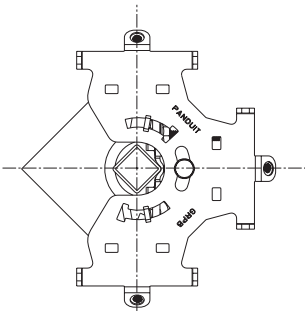

GRIDRUNNER Underfloor Cable Routing System

Panduit Part Numbers: GR12X4X24PG, GR12X4X24OSPG, GR12X4X48PG, GR12X4X48OSPG, GR12X6X24PG, GR12X6X24OSPG, GR12X6X48PG, GR12X6X48OSPG, GR21X4X24PG, GR21X4X48PG, GR21X6X24PG, GR21X6X48PG, GRPBPG, GRCLAMPPG-X, GRFWC21PG

INSTALLATION INSTRUCTIONS

© Panduit Corp. 2007

INSTALLATION INSTRUCTIONS

$\frac{7}{8}$ " (22.2mm) Square Pedestal
(mounted at 45°)

$\frac{7}{8}$ " (22.2mm) Square Pedestal
(mounted off center)

1" (25.4mm) Round Pedestal