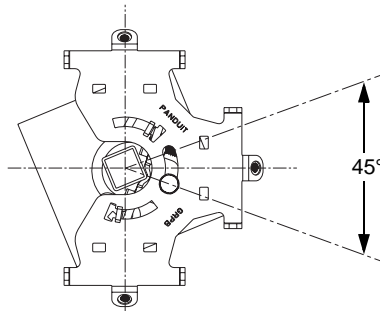

INSTALLATION INSTRUCTIONS

© Panduit Corp. 2007

INSTALLATION INSTRUCTIONS

$\frac{7}{8}$ " (22.2mm) Square Pedestal
(mounted at 45°)

$\frac{7}{8}$ " (22.2mm) Square Pedestal
(mounted off center)

1" (25.4mm) Round Pedestal