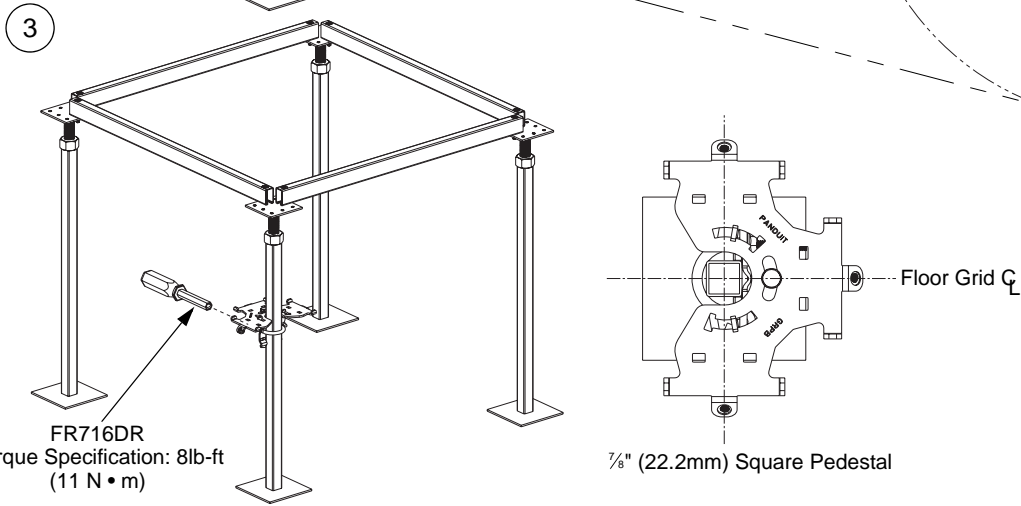

INSTALLATION INSTRUCTIONS

© Panduit Corp. 2007

INSTALLATION INSTRUCTIONS

$\frac{7}{8}$ " (22.2mm) Square Pedestal
(mounted at 45°)

$\frac{7}{8}$ " (22.2mm) Square Pedestal
(mounted off center)

1" (25.4mm) Round Pedestal