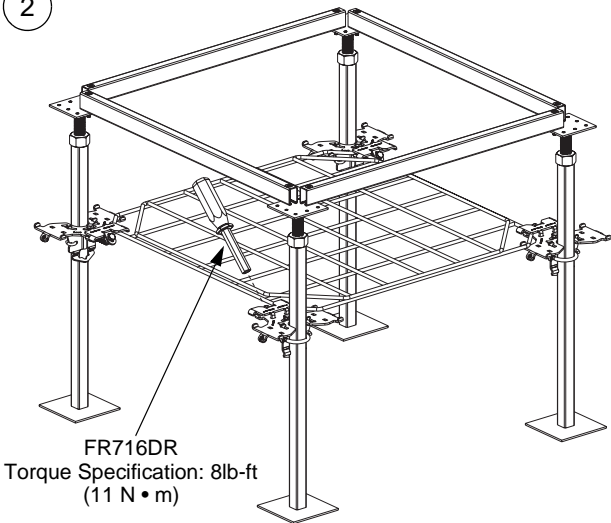

INSTALLATION INSTRUCTIONS

8

1

2

Instruction Sheet RW232

WORLDWIDE SUBSIDIARIES AND SALES OFFICES

17301 Ridgeland Avenue
Tinley Park, IL 60477-3901
Web Site: www.panduit.com

RACEWAY SYSTEMS DIVISION

Fax: 708-532-1811
Technical Support: 800-777-3300
E-mail: cs@panduit.com