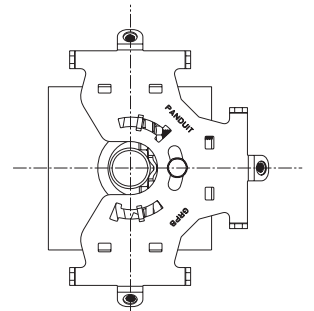

INSTALLATION INSTRUCTIONS

© Panduit Corp. 2007

INSTALLATION INSTRUCTIONS

$\frac{7}{8}$ " (22.2mm) Square Pedestal
(mounted at 45°)

$\frac{7}{8}$ " (22.2mm) Square Pedestal
(mounted off center)

1" (25.4mm) Round Pedestal