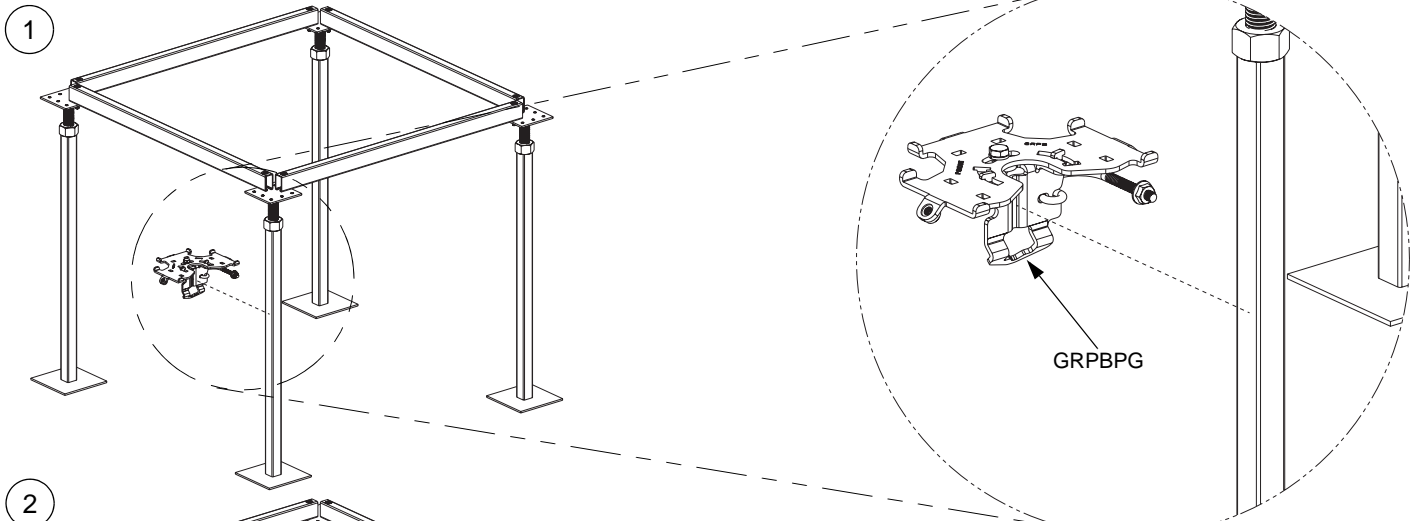

GRIDRUNNER Underfloor Cable Routing System

Panduit Part Numbers: GR12X4X24PG, GR12X4X24OSPG, GR12X4X48PG, GR12X4X48OSPG, GR12X6X24PG, GR12X6X24OSPG, GR12X6X48PG, GR12X6X48OSPG, GR21X4X24PG, GR21X4X48PG, GR21X6X24PG, GR21X6X48PG, GRPBPG, GRCLAMPPG-X, GRFWC21PG

INSTALLATION INSTRUCTIONS

© Panduit Corp. 2007

INSTALLATION INSTRUCTIONS

$\frac{7}{8}$ " (22.2mm) Square Pedestal
(mounted at 45°)

$\frac{7}{8}$ " (22.2mm) Square Pedestal
(mounted off center)

1" (25.4mm) Round Pedestal