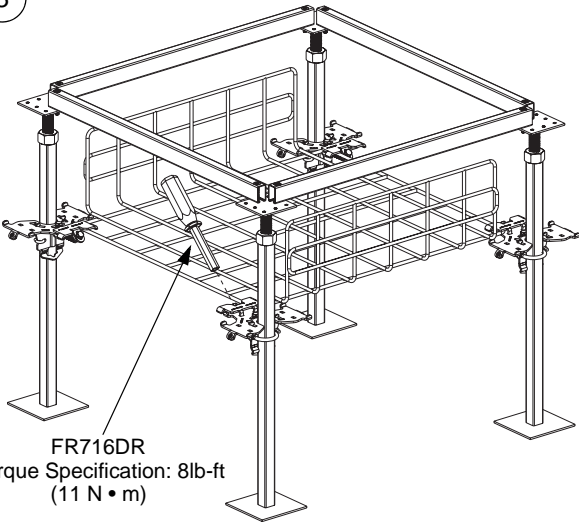

INSTALLATION INSTRUCTIONS

8