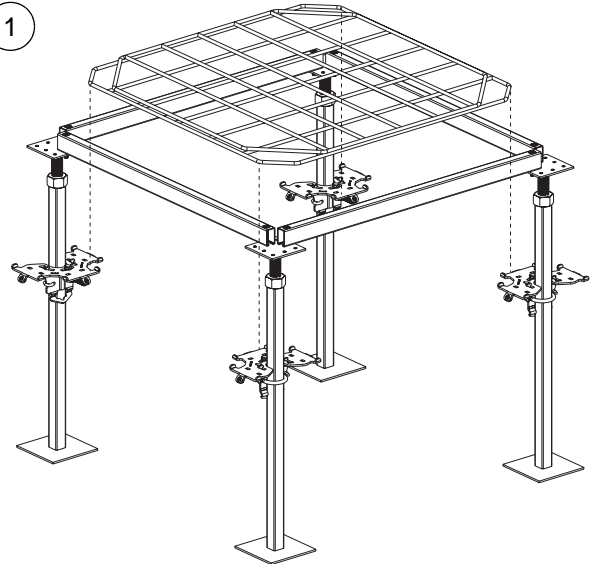

INSTALLATION INSTRUCTIONS

8

1

2

Instruction Sheet RW232

WORLDWIDE SUBSIDIARIES AND SALES OFFICES

17301 Ridgeland Avenue
Tinley Park, IL 60477-3901
Web Site: www.panduit.com

RACEWAY SYSTEMS DIVISION

Fax: 708-532-1811
Technical Support: 800-777-3300
E-mail: cs@panduit.com