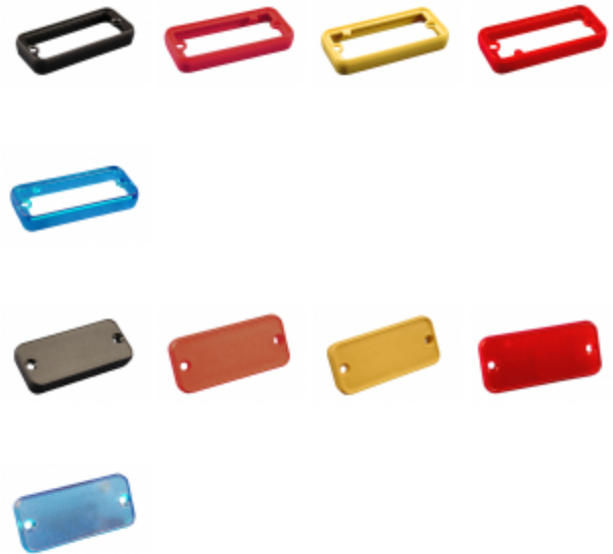

Includes

- Versions with metal end plates includes two aluminum end panels - finish matched to extruded aluminum body - and two black ABS plastic bezels (your option to install).
- Versions with plastic end plates includes two all-plastic end caps.
- Extruded aluminum body - choice of clear, black, blue or red anodized finish
- Self adhesive rubber feet. Replacements are available - order part number **1421T2CL** (pack of 24).
- All hardware - end panel screws are #6 x 3/8" TTT - thread rolling, steel screws with a #4 flat head phillips drive. Zinc plate finish - either clear or black (black screws are used on the black, blue & red models).
- For black replacement screws (quantity 100) order part number **1455MS100BK**
- For clear replacement screws (quantity 100) order part number **1455MS100**
- NOTE: Recommended screw torque is 5 lbf-in

Photo Features

Black Anodized Enclosure

Red Anodized Enclosure

Blue Anodized Slimline Enclosure

Most models feature a slide out belly plate. All models include rubber feet.

Accessory panels and bezels allow for mixing and matching of colors.

All models sold as a complete enclosure and feature card slots for easy installation and assembly of PC boards.

Accessories

Plastic Bezels and End Caps

Extra plastic bezels and end caps are sold in packs of (2) and (10) and are available in black, red, yellow, transparent red, and transparent blue.

Refer to the accessory table below to select the part number you need.

Aluminum End Panels

Extra end panels are sold in 10-packs and are available in clear, black, red, or blue anodized finishes. Refer to the accessory table below to select the part number you need.